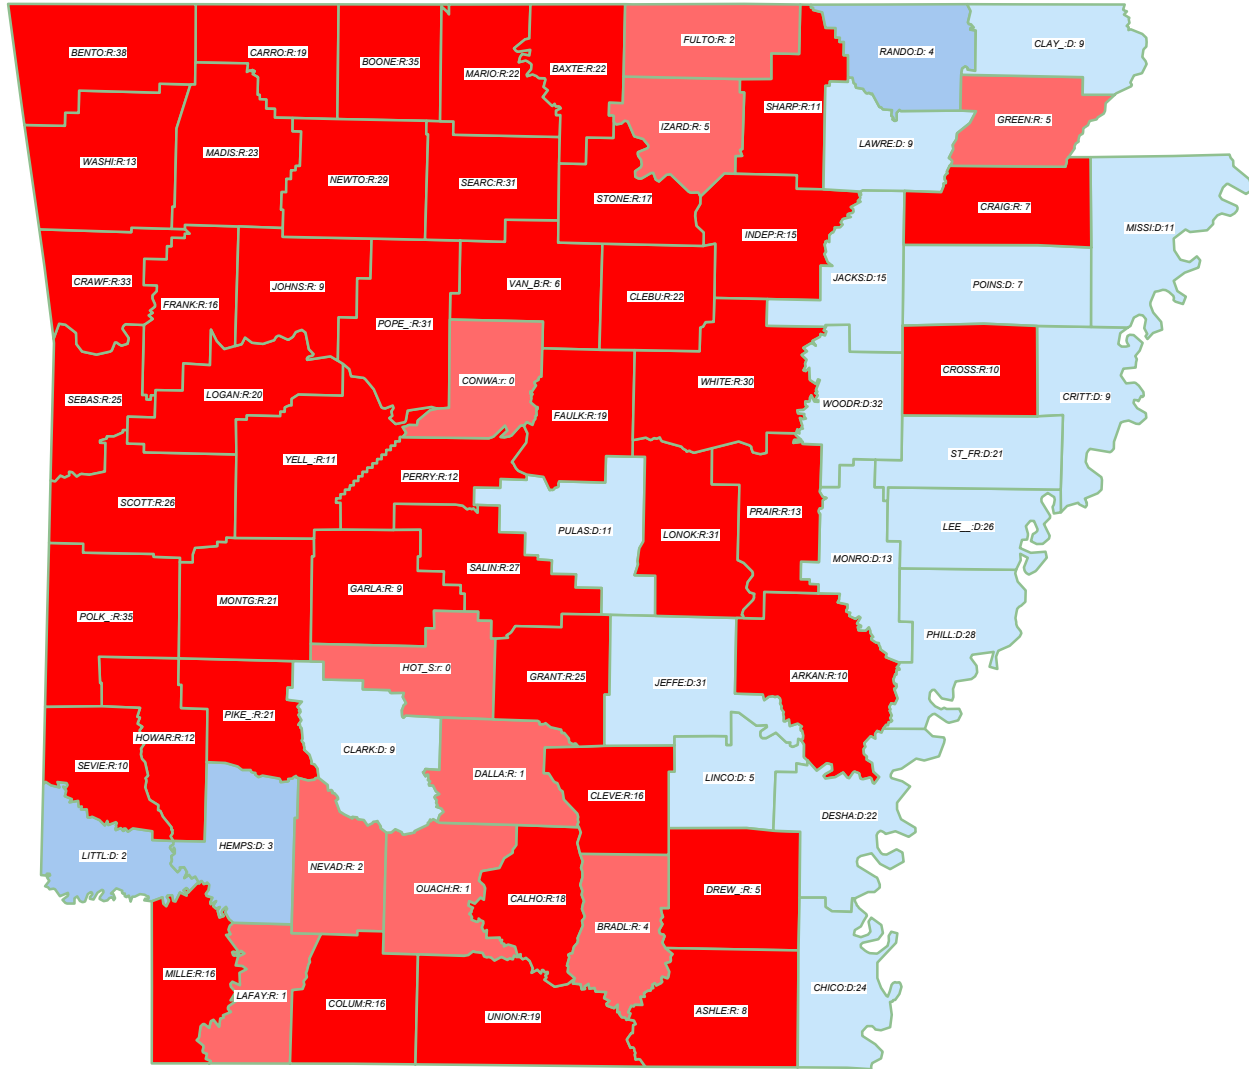

U.S. President 2004

BUSH* (R) retains state over Kerry (D)

General Election; See Vote Listing for County Detail of Results

Winner by Margin

- GOP by > 5% (45)
- GOP by < 5% (10)
- Dem by < 5% (3)
- Dem by > 5% (17)

Label in each county is Polidata
CyAbb:winner/margin (%).