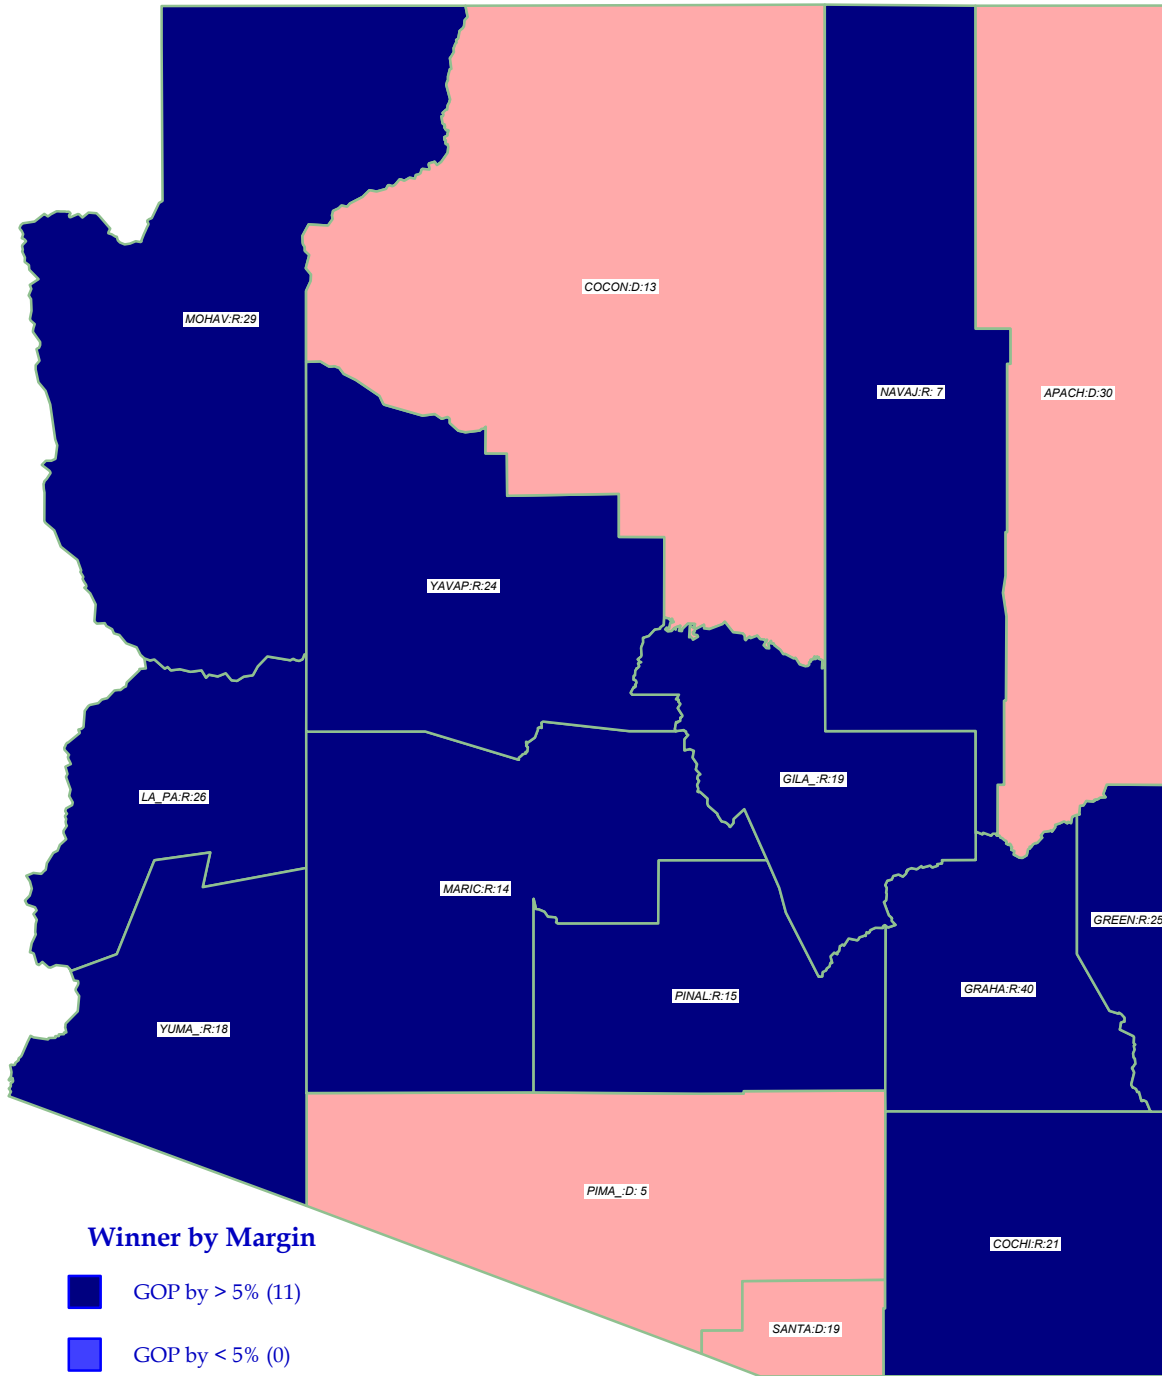

U.S. President 2004

BUSH (R) retains state over Kerry (D)*

General Election; See Vote Listing for County Detail of Results

Winner by Margin

- GOP by > 5% (11)
- GOP by < 5% (0)
- Dem by < 5% (0)
- Dem by > 5% (4)

Label in each county is Polidata
CyAbb:winner/margin (%)