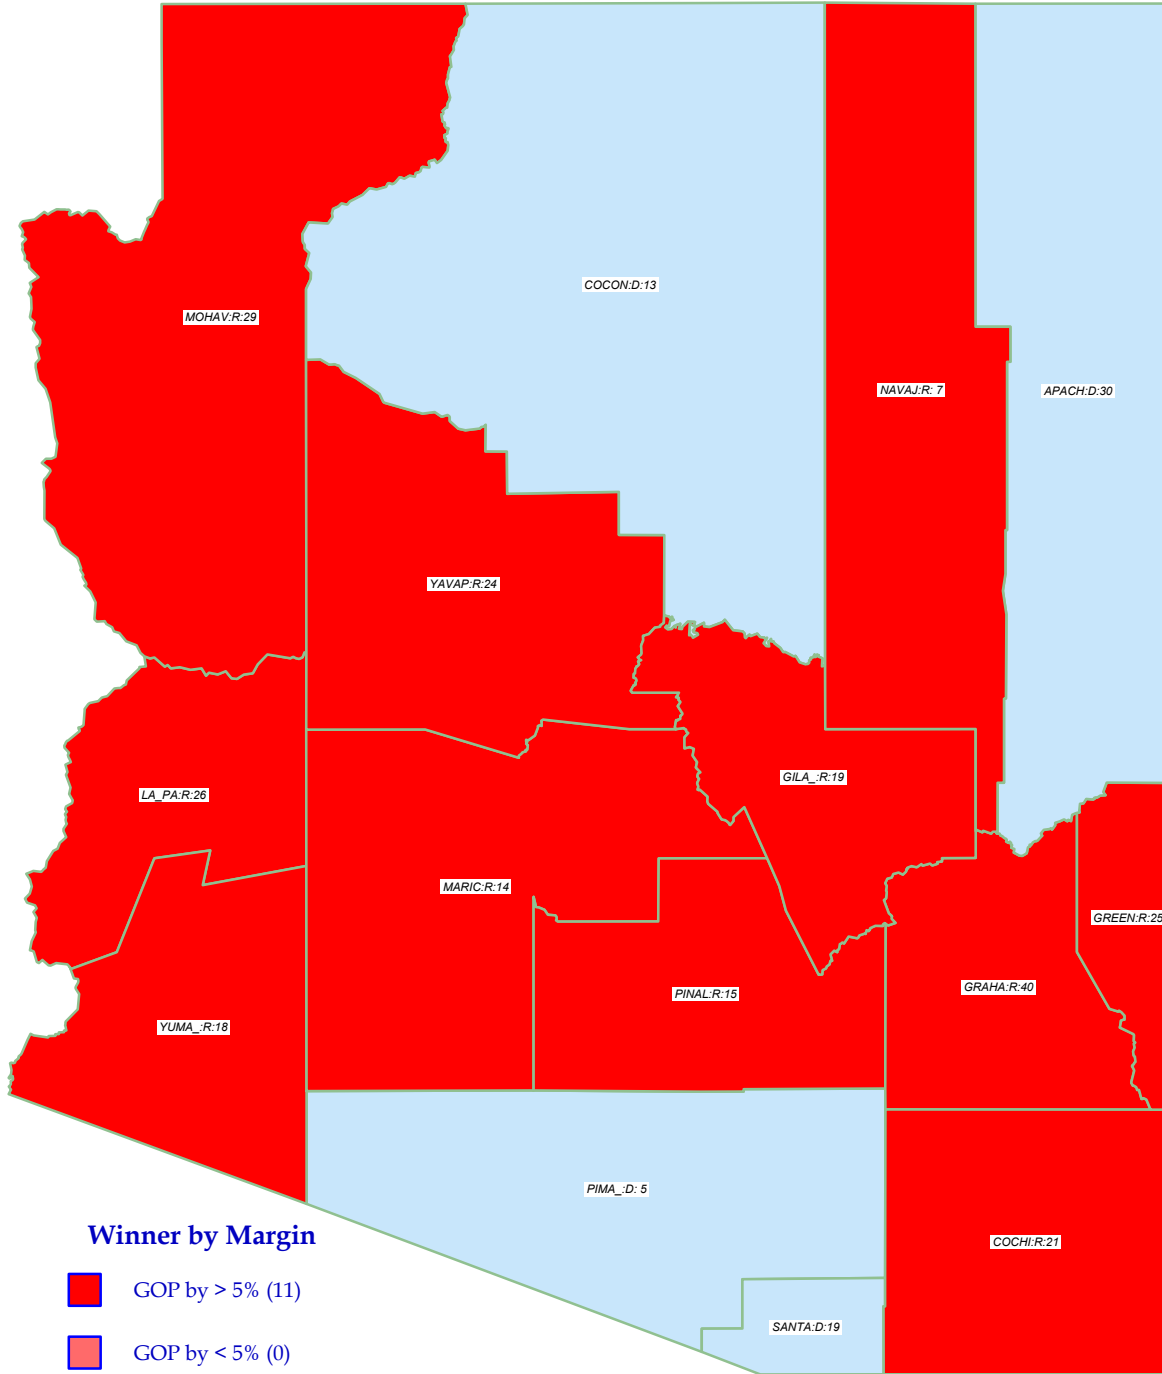

# U.S. President 2004

*BUSH\* (R) retains state over Kerry (D)*

General Election; See Vote Listing for County Detail of Results

## Winner by Margin

- GOP by > 5% (11)
- GOP by < 5% (0)
- Dem by < 5% (0)
- Dem by > 5% (4)

Label in each county is Polidata  
CyAbb:winner/margin (%).