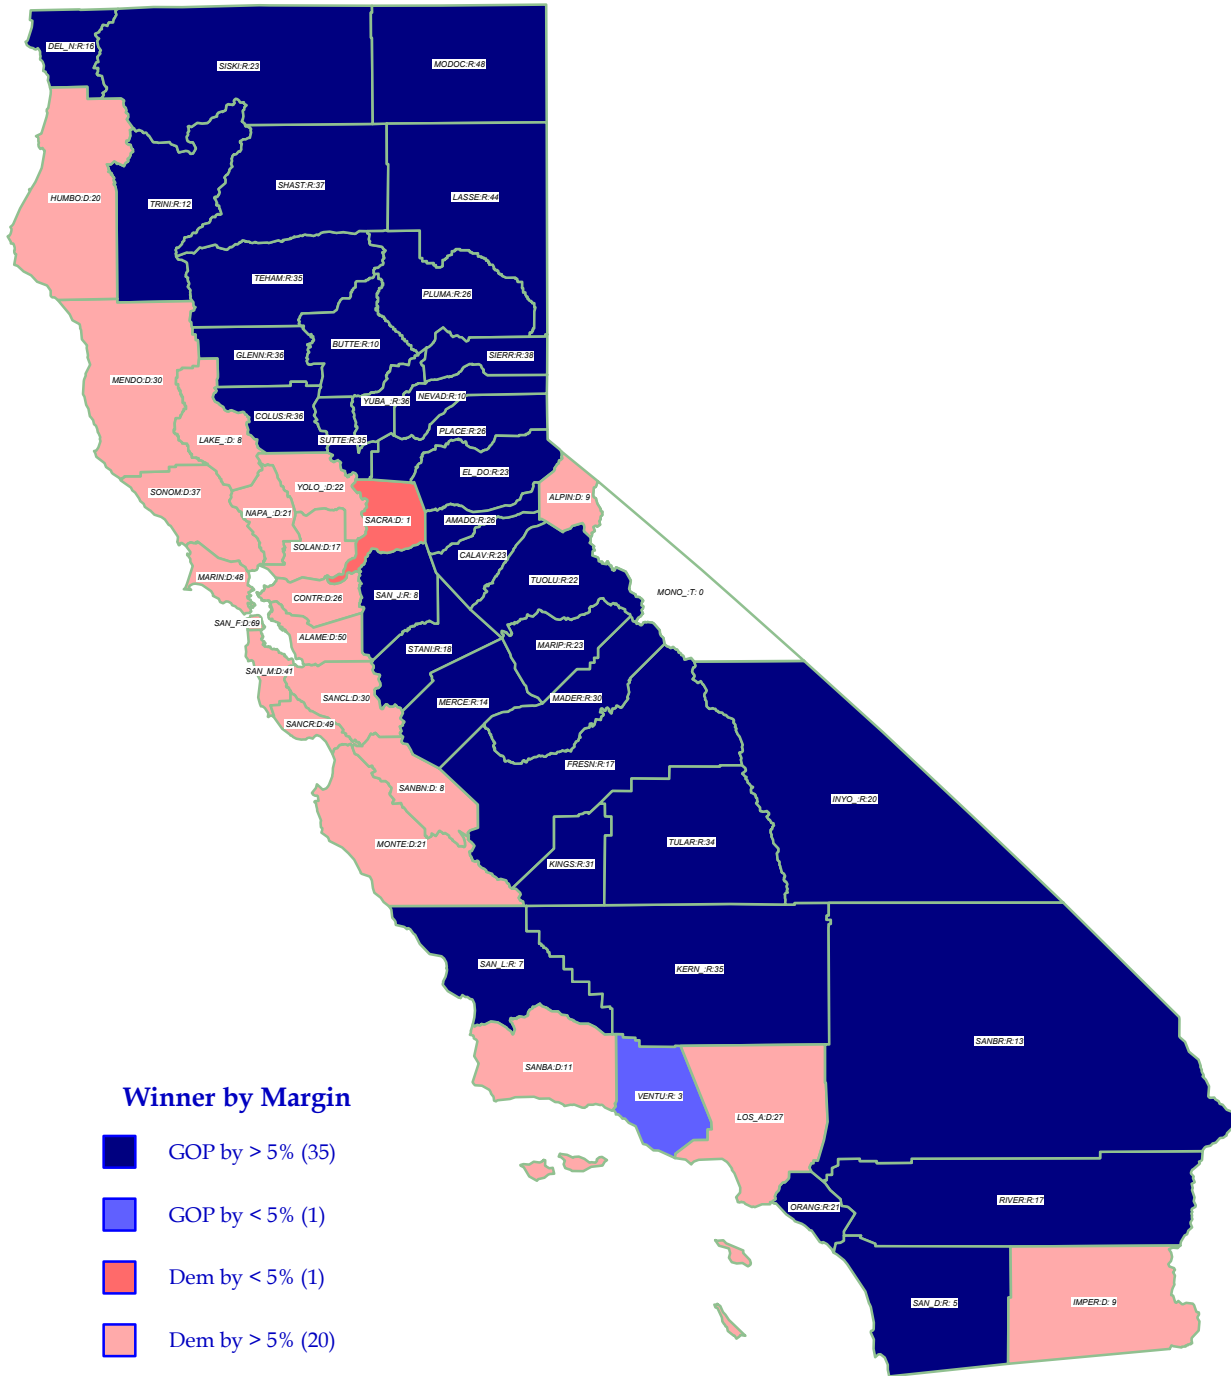

U.S. President 2004

KERRY+ (D) retains state over Bush (R)

General Election; See Vote Listing for County Detail of Results

Label in each county is Polidata
CyAbb:winner/margin (%)