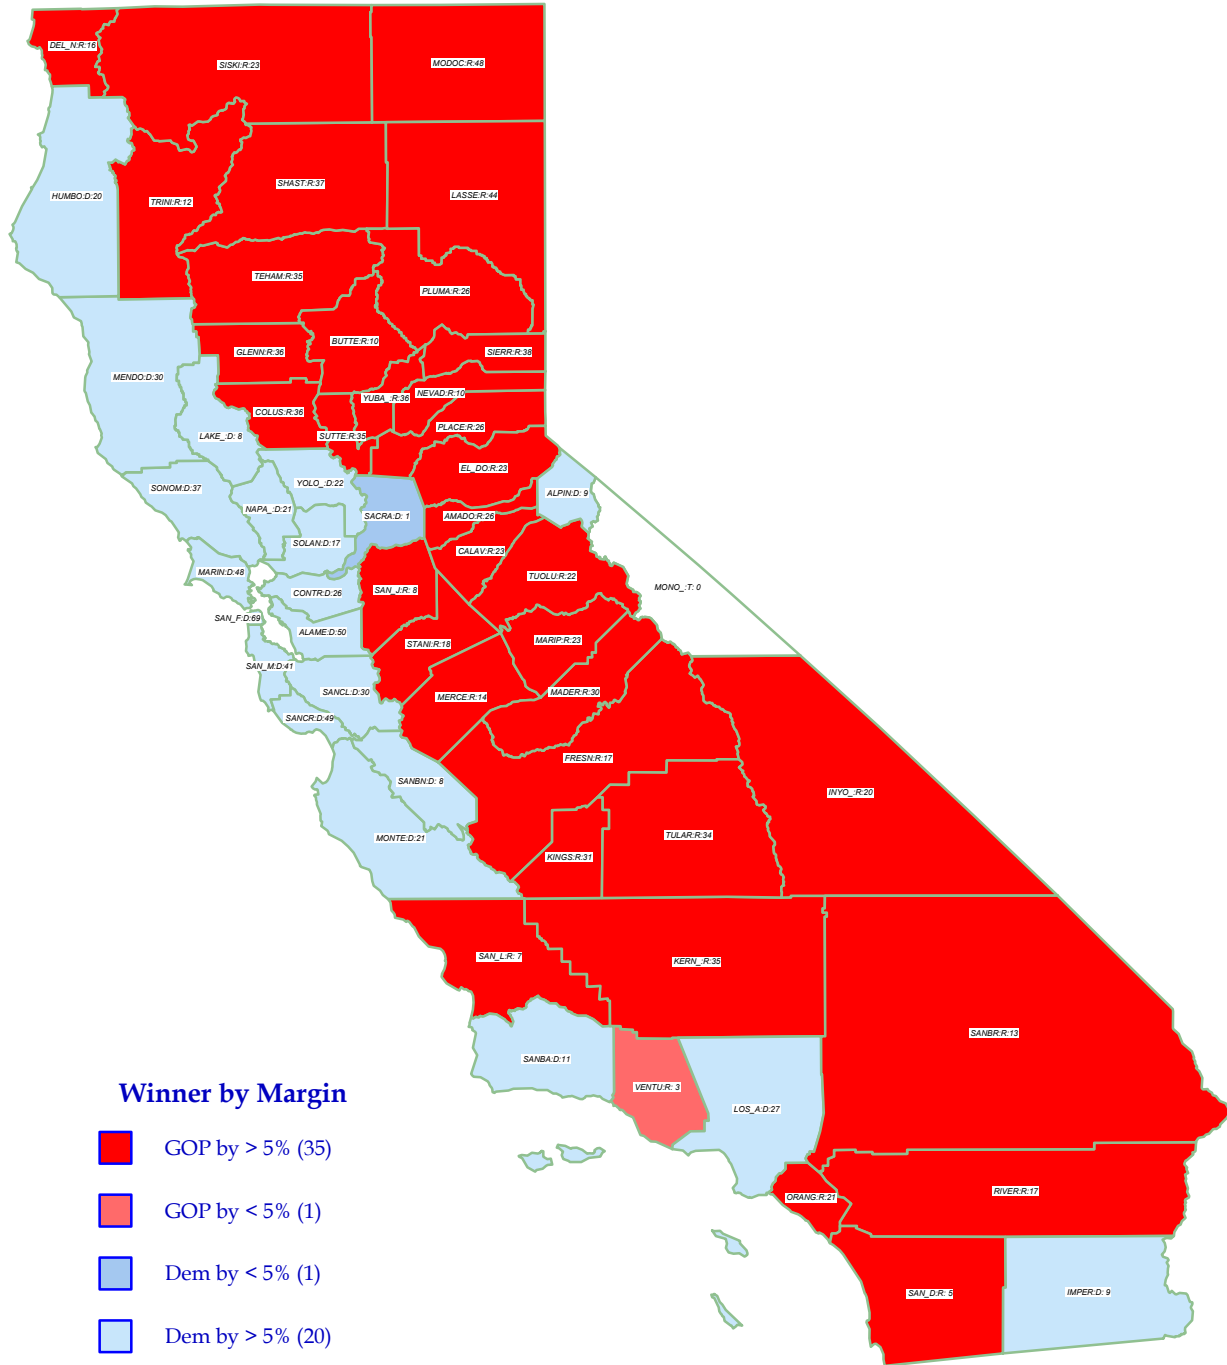

U.S. President 2004

KERRY+ (D) retains state over Bush (R)

General Election; See Vote Listing for County Detail of Results

Label in each county is Polidata
CyAbb:winner/margin (%).