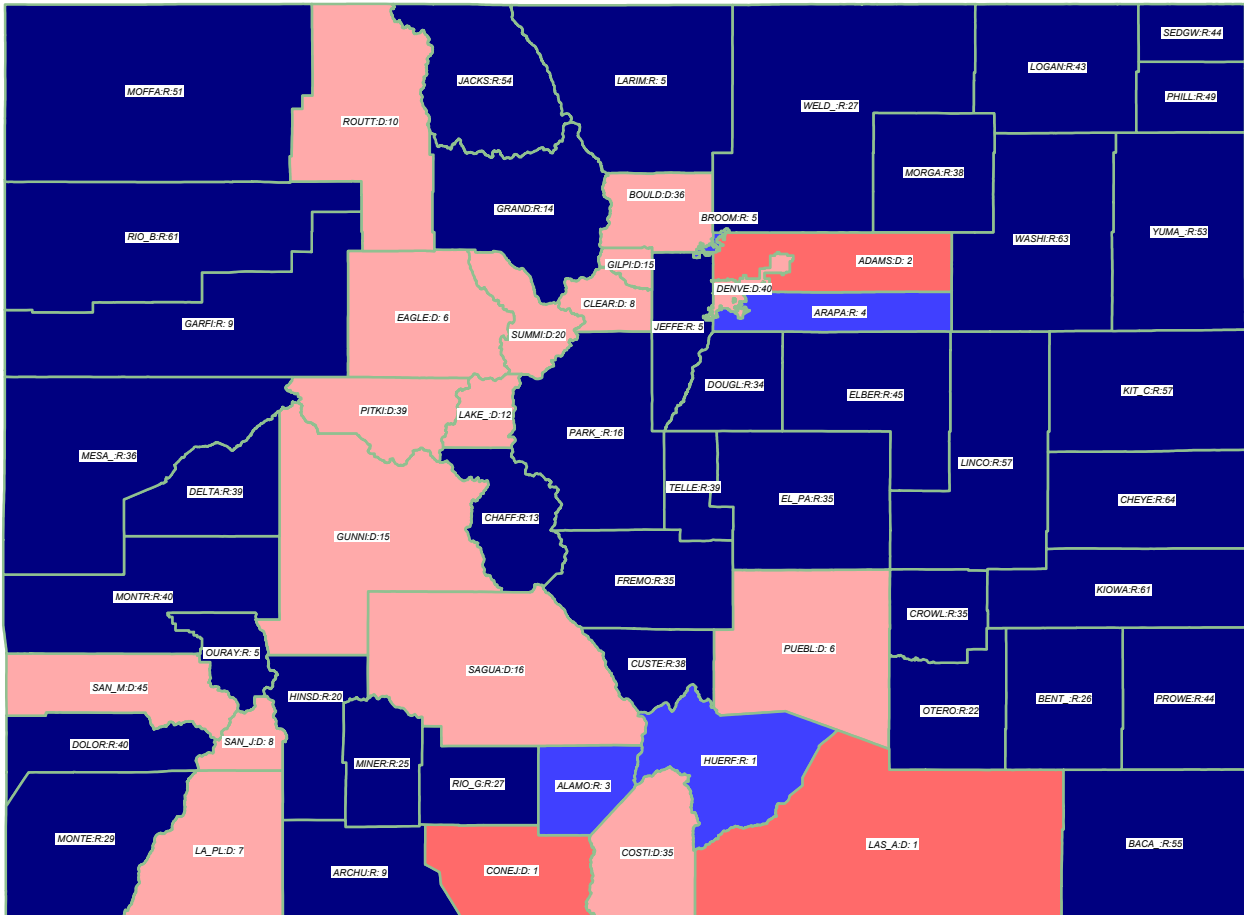

U.S. President 2004

BUSH (R) retains state over Kerry (D)*

General Election; See Vote Listing for County Detail of Results

Label in each county is Polidata
CyAbb:winner/margin (%)

Winner by Margin

- GOP by > 5% (41)
- GOP by < 5% (4)
- Dem by < 5% (3)
- Dem by > 5% (16)