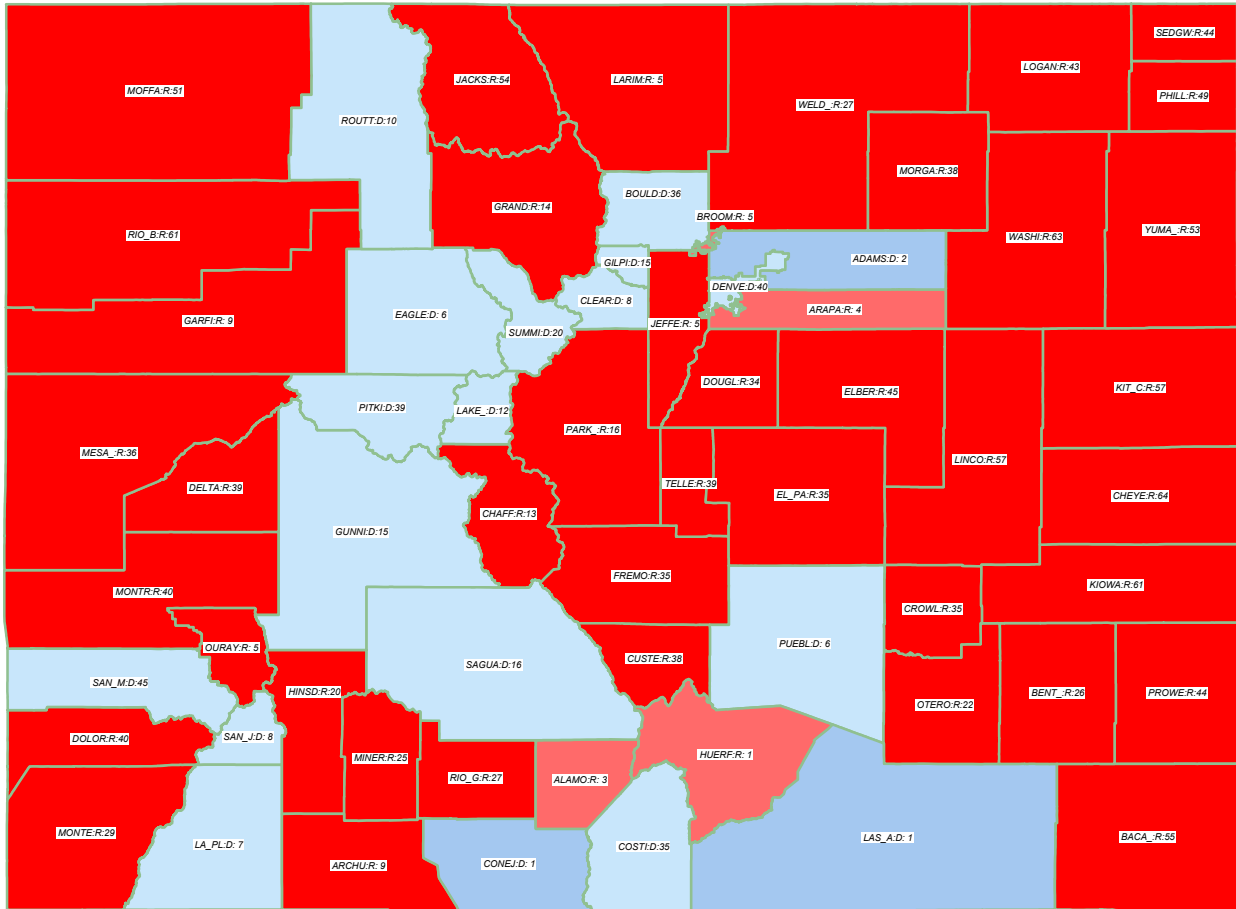

U.S. President 2004

BUSH* (R) retains state over Kerry (D)

General Election; See Vote Listing for County Detail of Results

Label in each county is Polidata
CyAbb:winner/margin (%)

Winner by Margin

- GOP by > 5% (41)
- GOP by < 5% (4)
- Dem by < 5% (3)
- Dem by > 5% (16)