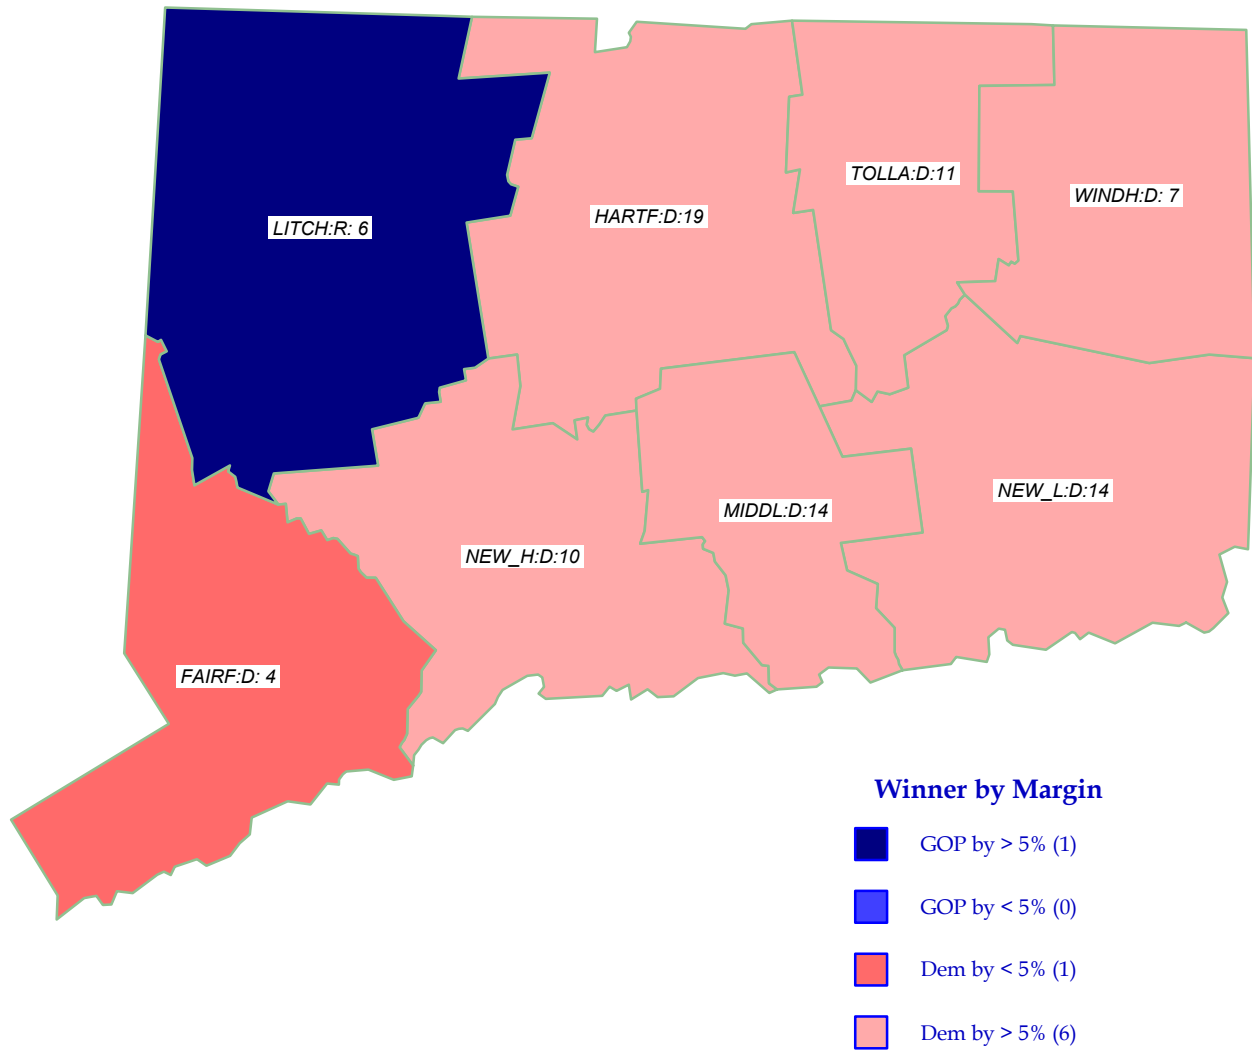

U.S. President 2004

KERRY+ (D) retains state over Bush (R)

General Election; See Vote Listing for County Detail of Results

Label in each county is Polidata
CyAbb:winner/margin (%).