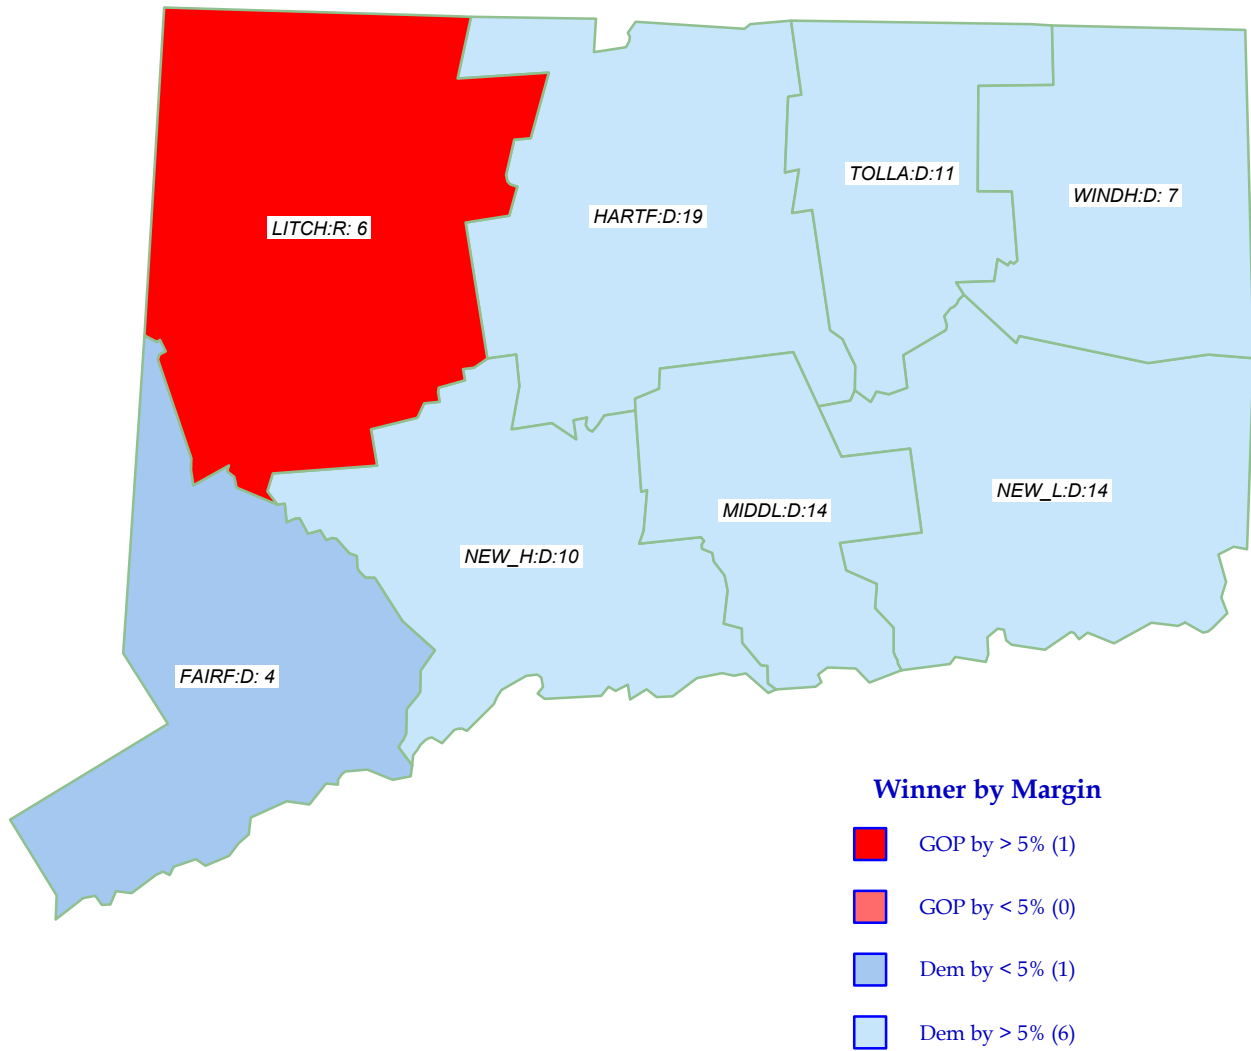

# U.S. President 2004

**KERRY+ (D) retains state over Bush (R)**

General Election; See Vote Listing for County Detail of Results

Label in each county is Polidata  
CyAbb:winner/margin (%).