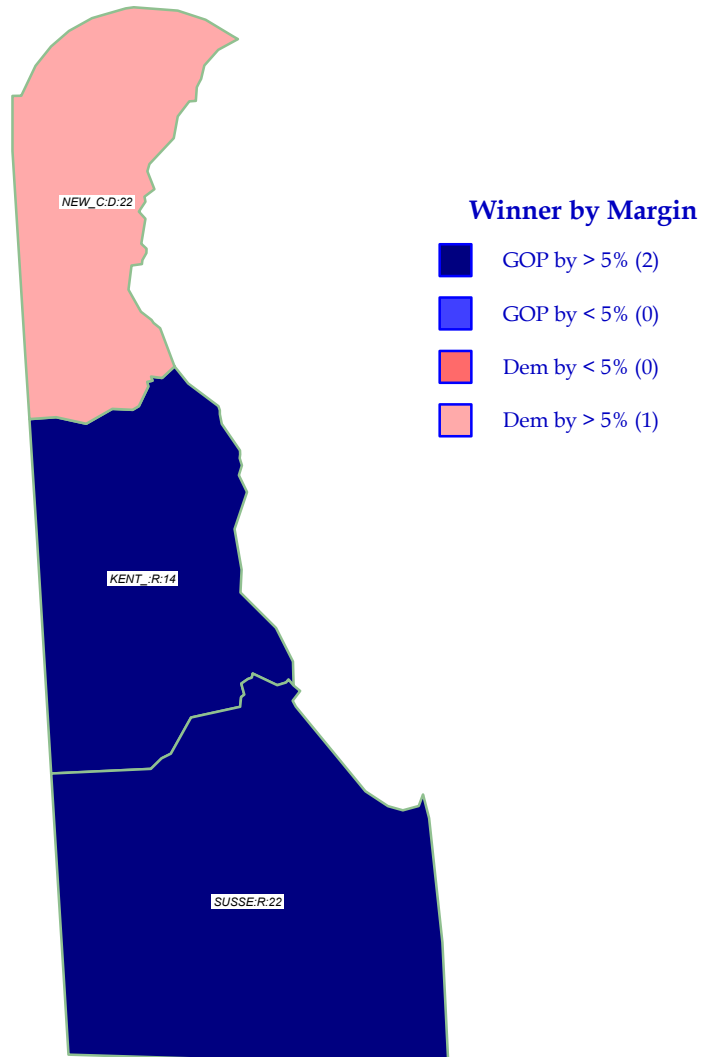

U.S. President 2004

KERRY+ (D) retains state over Bush (R)

General Election; See Vote Listing for County Detail of Results

Label in each county is Polidata
CyAbb:winner/margin (%).