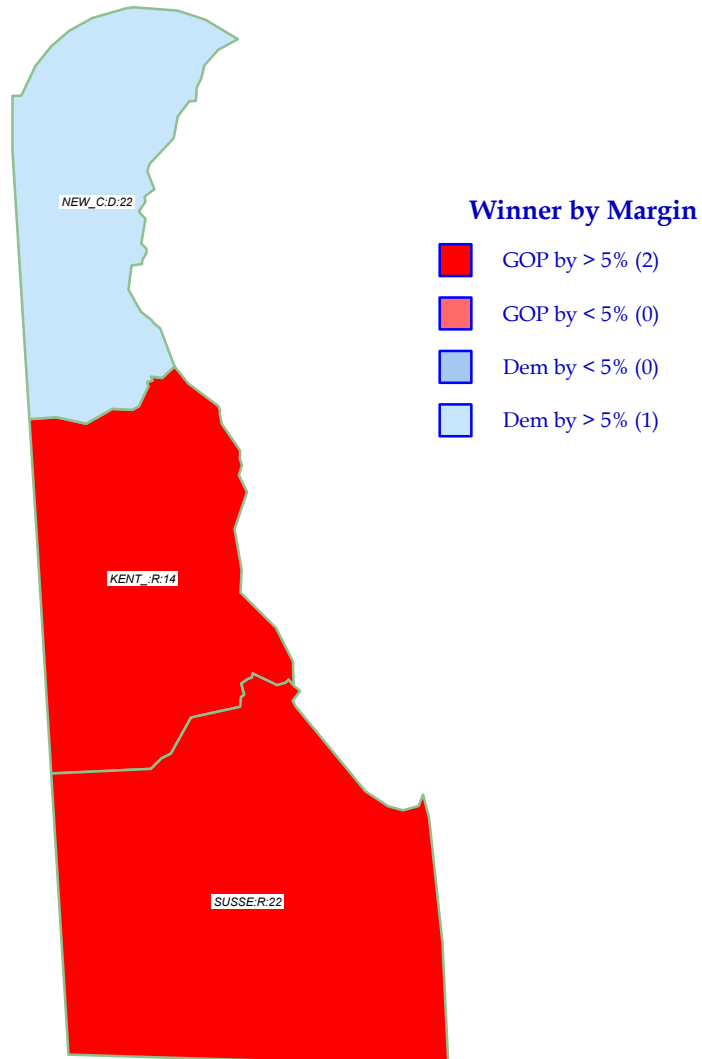

# U.S. President 2004

**KERRY+ (D) retains state over Bush (R)**

General Election; See Vote Listing for County Detail of Results

Label in each county is Polidata  
CyAbb:winner/margin (%).