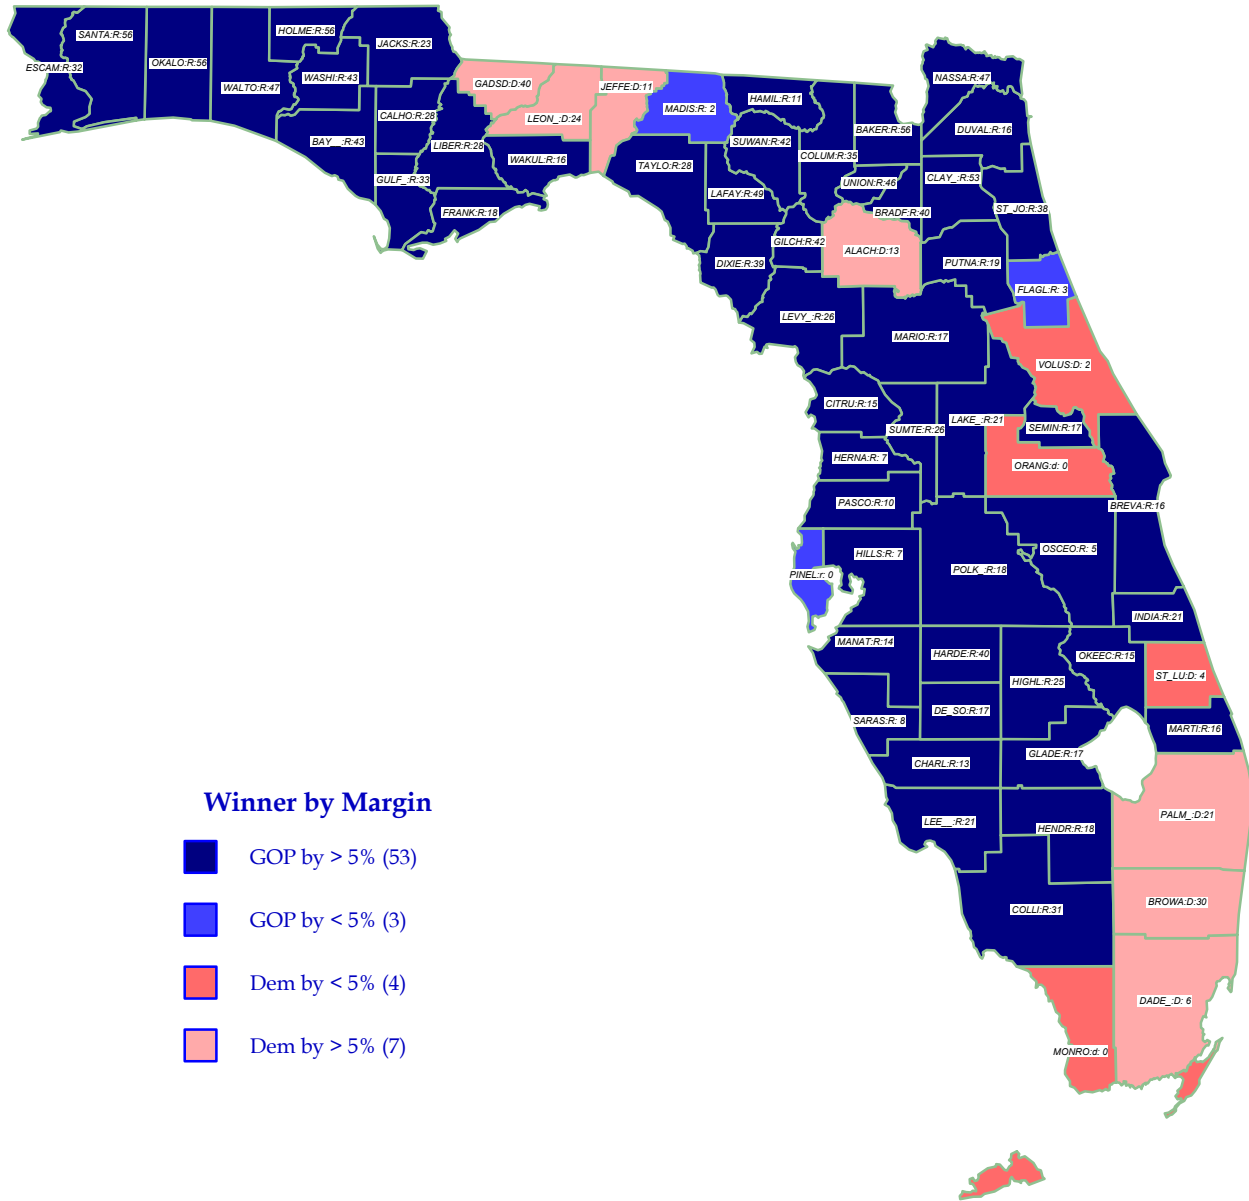

U.S. President 2004

BUSH* (R) retains state over Kerry (D)

General Election; See Vote Listing for County Detail of Results

Label in each county is Polidata
CyAbb:winner/margin (%).