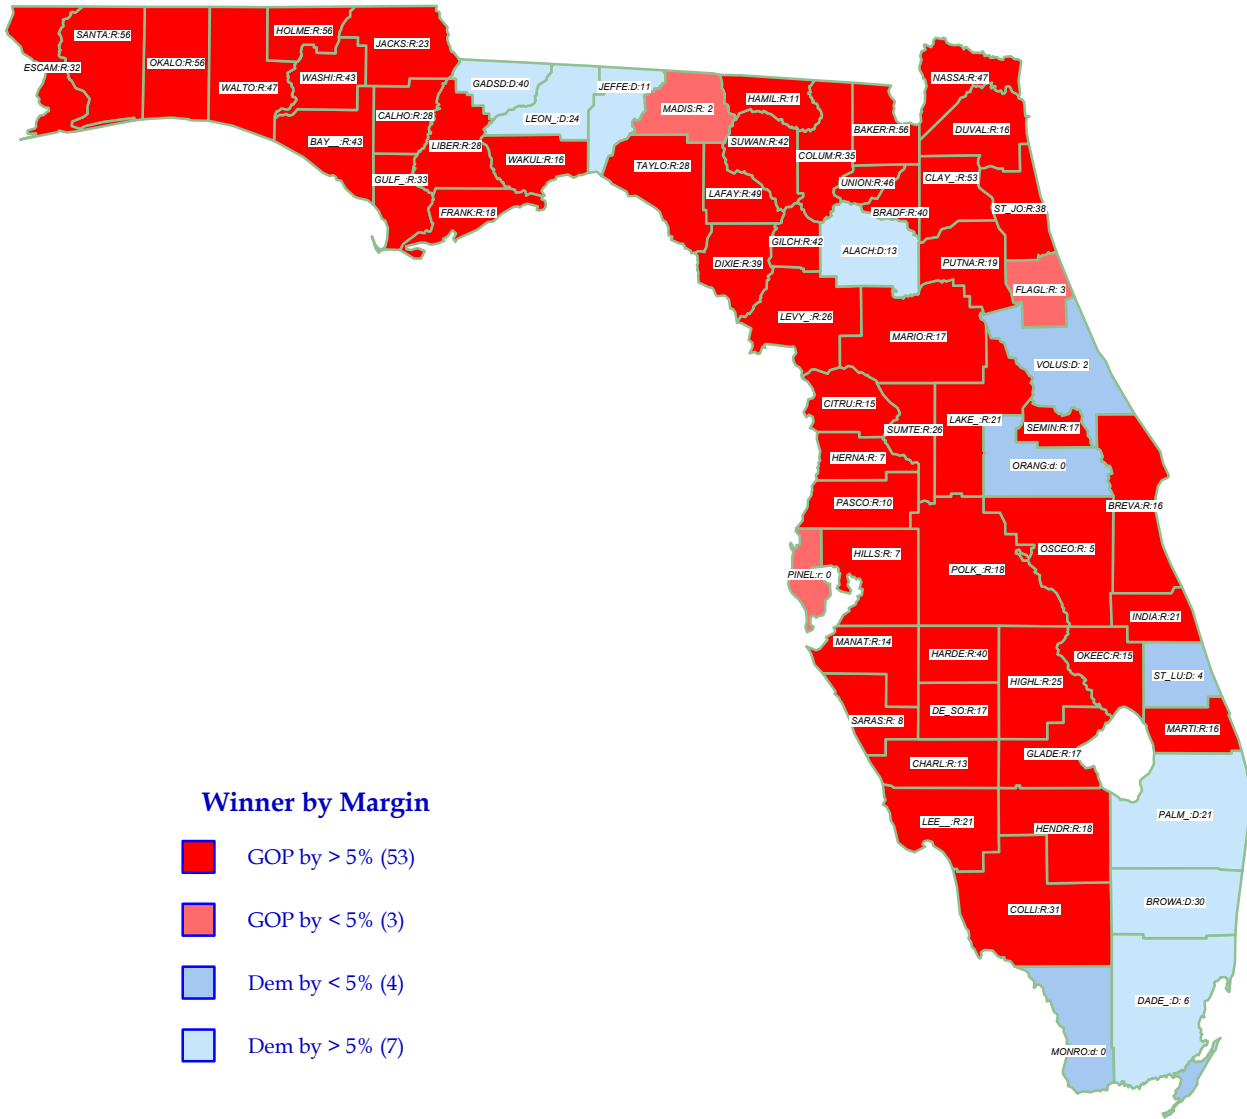

# U.S. President 2004

*BUSH\* (R) retains state over Kerry (D)*

General Election; See Vote Listing for County Detail of Results

### Winner by Margin

- GOP by > 5% (53)
- GOP by < 5% (3)
- Dem by < 5% (4)
- Dem by > 5% (7)

Label in each county is Polidata  
CyAbb:winner/margin (%).