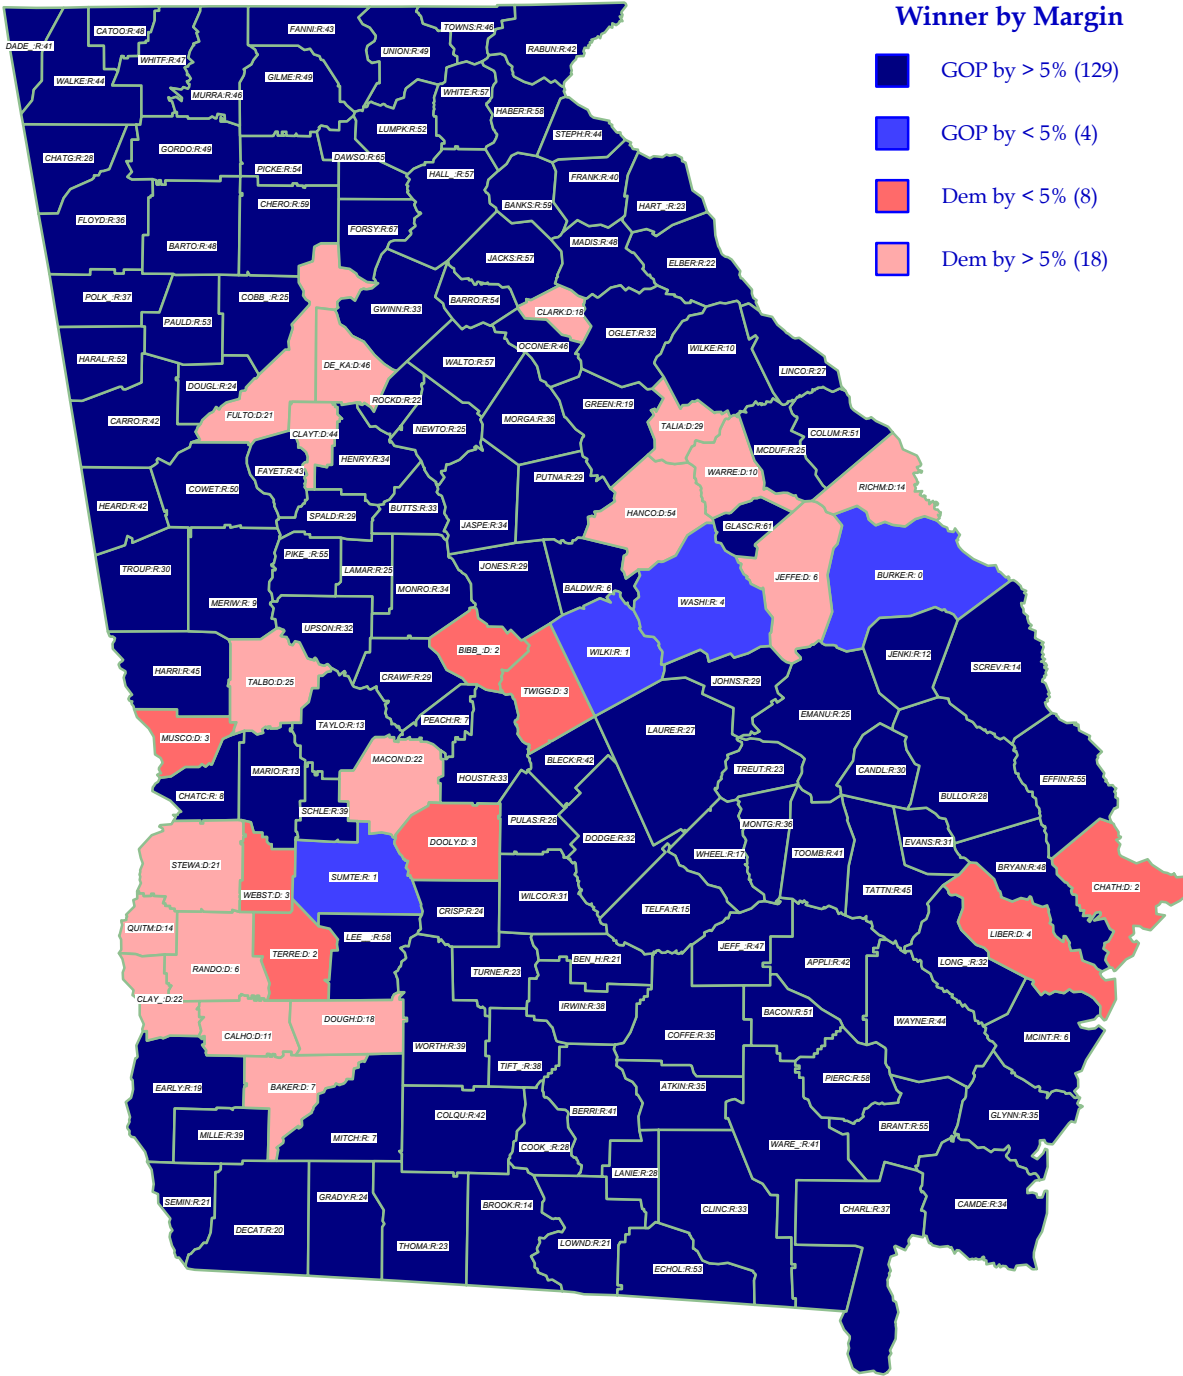

# U.S. President 2004

## BUSH\* (R) retains state over Kerry (D)

General Election; See Vote Listing for County Detail of Results

Label in each county is Polidata  
CyAbb:winner/margin (%).