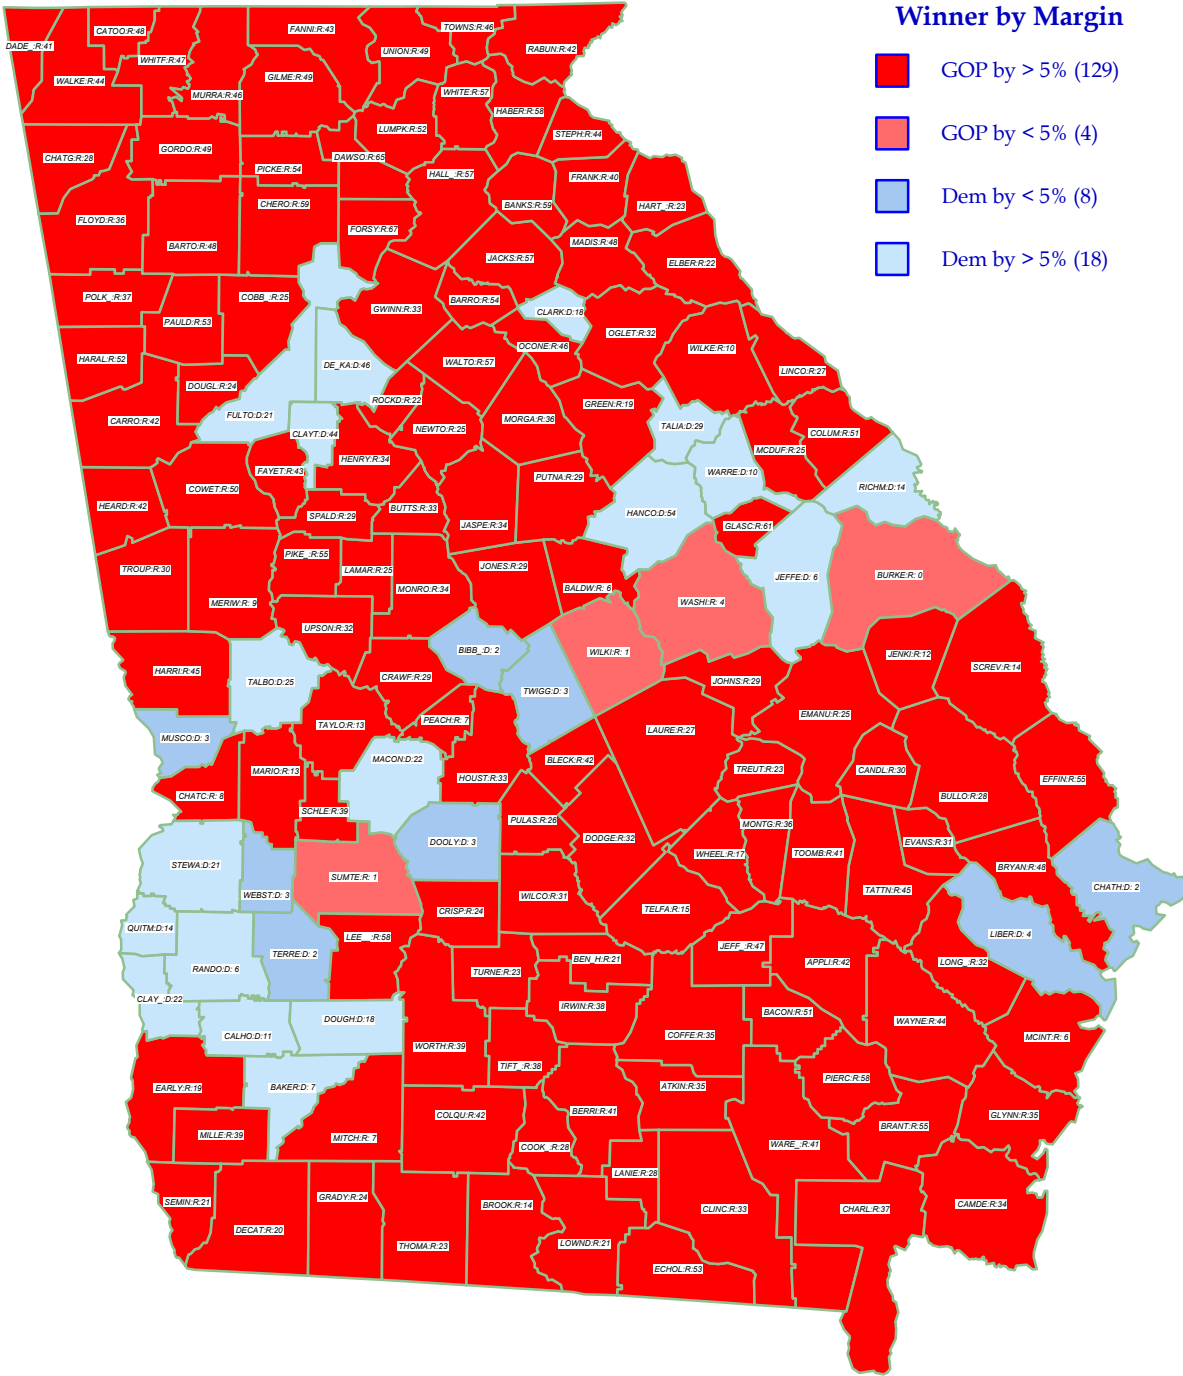

# U.S. President 2004

**BUSH\* (R) retains state over Kerry (D)**

General Election; See Vote Listing for County Detail of Results

Label in each county is Polidata  
CyAbb:winner/margin (%).