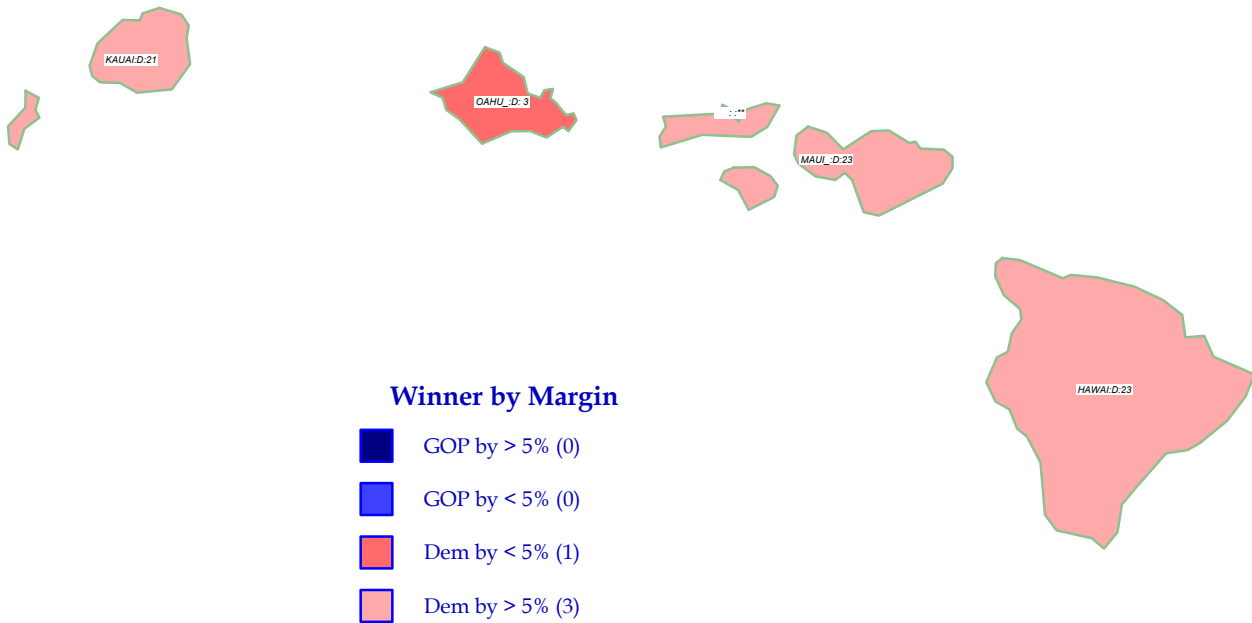

U.S. President 2004

KERRY+ (D) retains state over Bush (R)

General Election; See Vote Listing for County Detail of Results

Label in each county is Polidata
CyAbb:winner/margin (%).