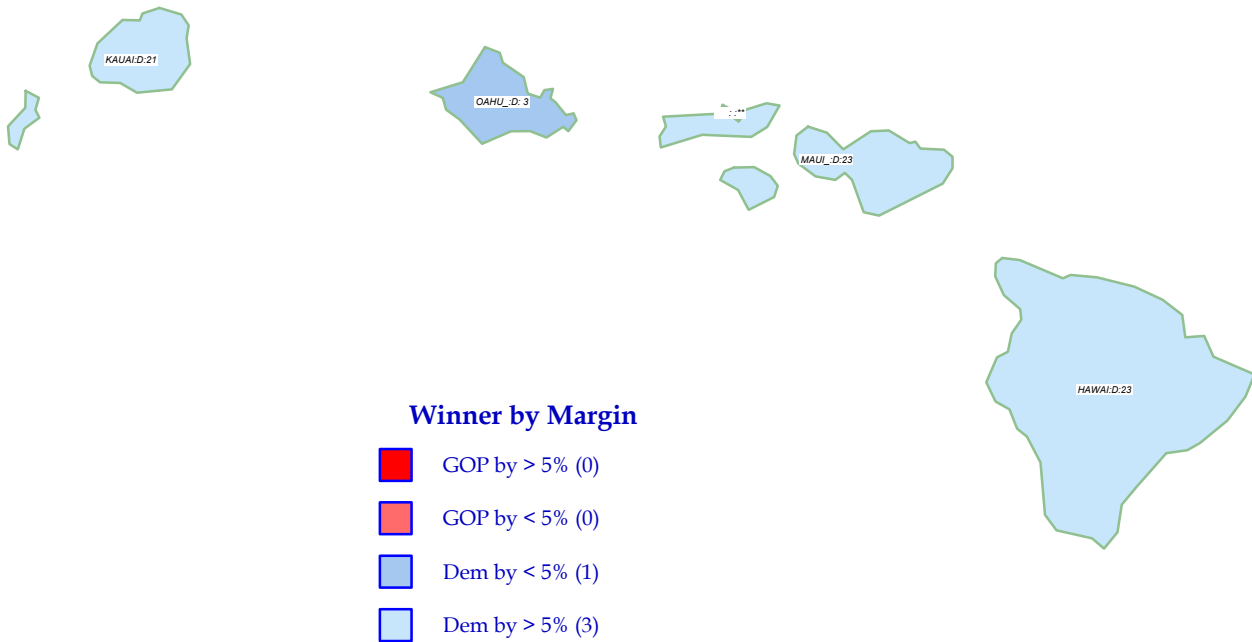

U.S. President 2004

KERRY+ (D) retains state over Bush (R)

General Election; See Vote Listing for County Detail of Results

Label in each county is Polidata
CyAbb:winner/margin (%).