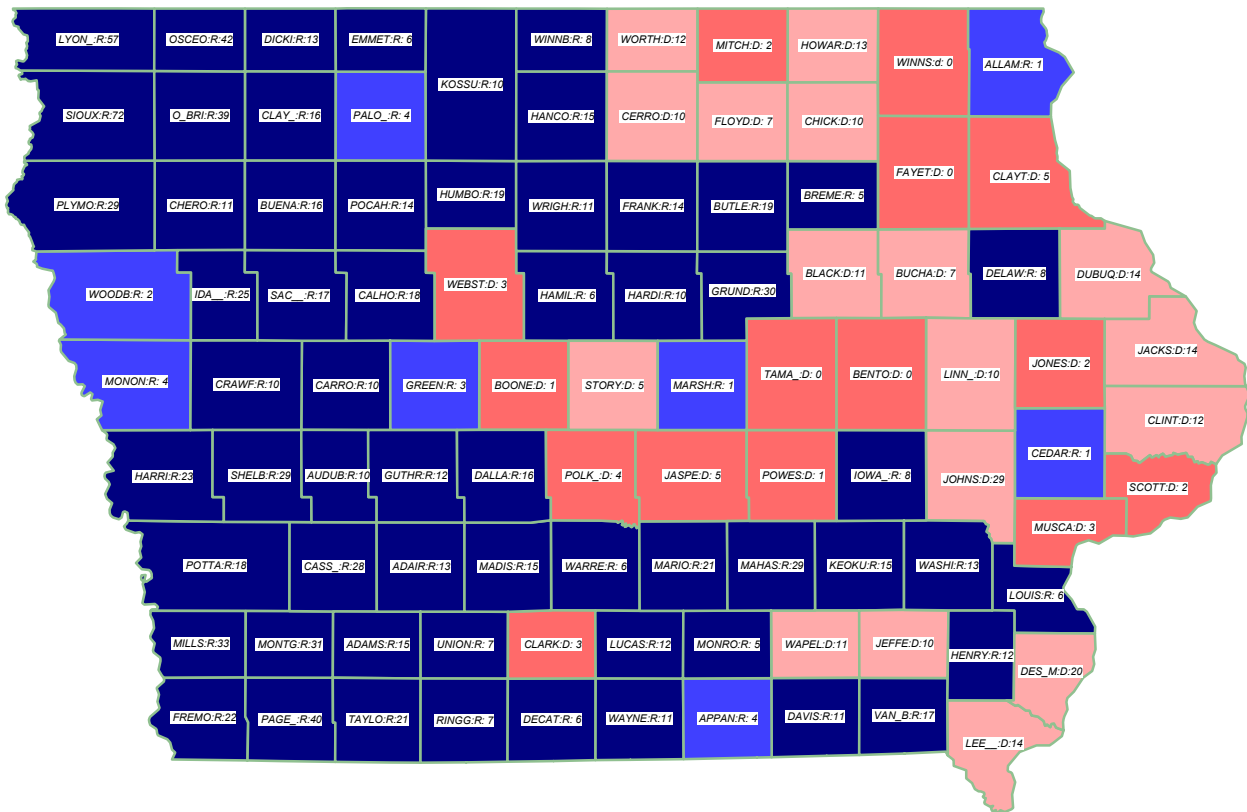

U.S. President 2004

BUSH (R) gains state over Kerry+ (D)

General Election; See Vote Listing for County Detail of Results

Winner by Margin

- GOP by > 5% (59)
- GOP by < 5% (8)
- Dem by < 5% (15)
- Dem by > 5% (17)

Label in each county is Polidata
CyAbb:winner/margin (%).