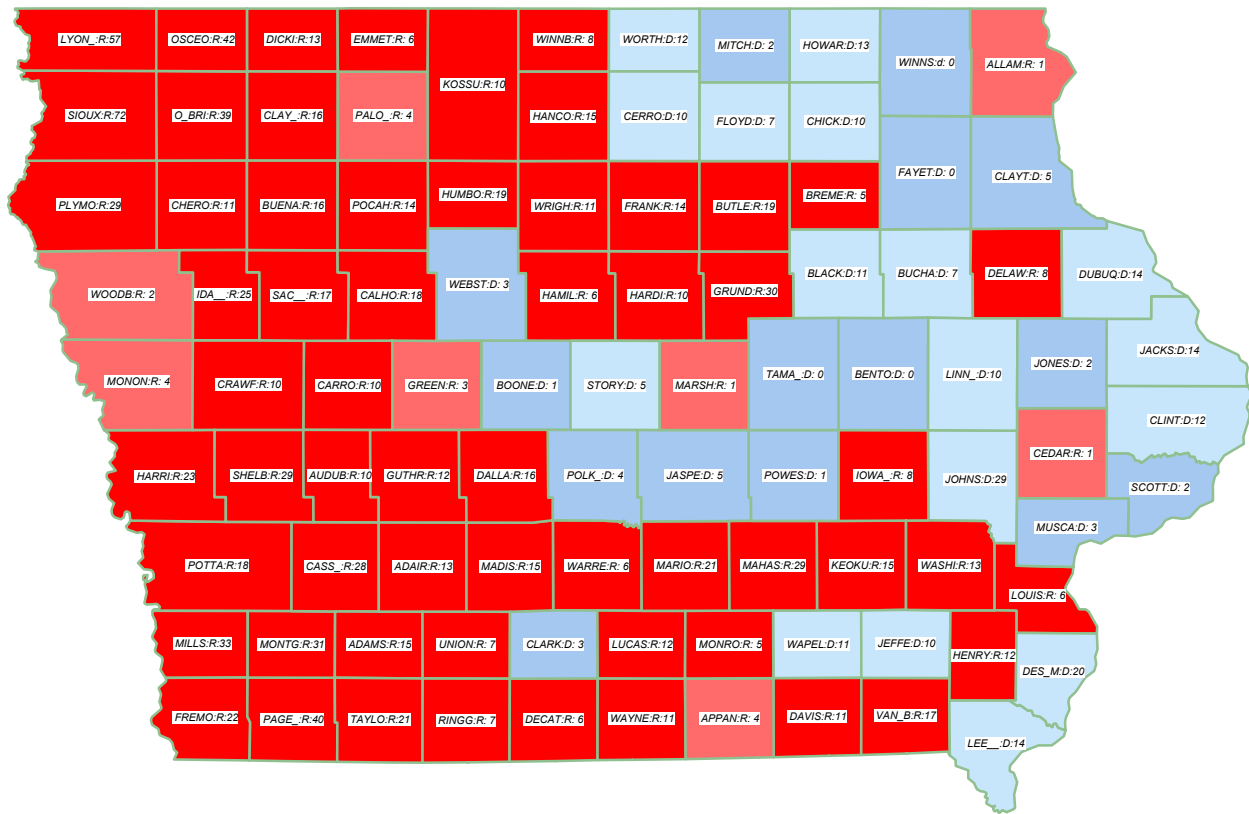

U.S. President 2004

BUSH (R) gains state over Kerry+ (D)

General Election; See Vote Listing for County Detail of Results

Winner by Margin

- GOP by > 5% (59)
- GOP by < 5% (8)
- Dem by < 5% (15)
- Dem by > 5% (17)

Label in each county is Polidata
CyAbb:winner/margin (%).