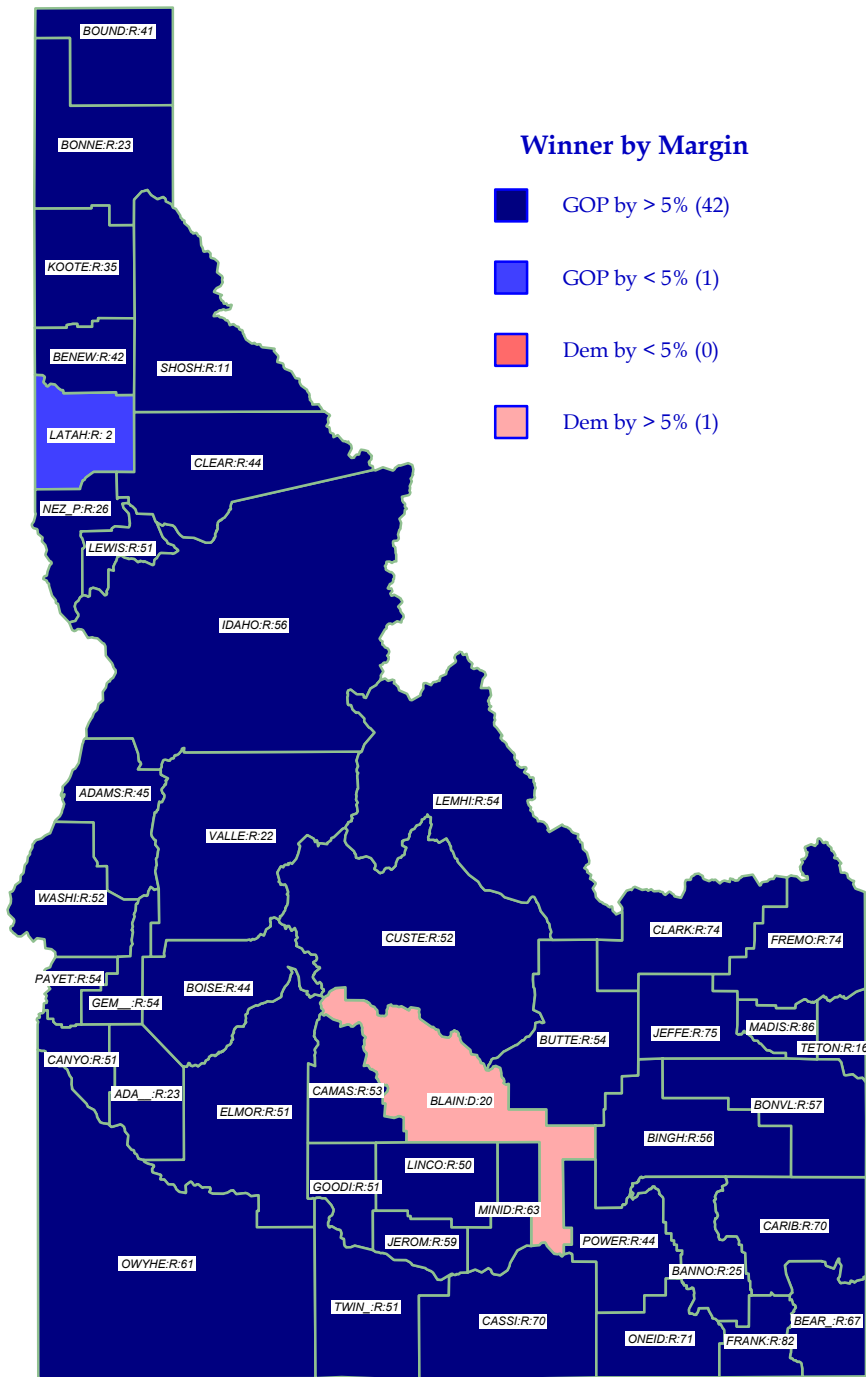

# U.S. President 2004

*BUSH\* (R) retains state over Kerry (D)*

General Election; See Vote Listing for County Detail of Results

Label in each county is Polidata  
CyAbb.winner/margin (%).