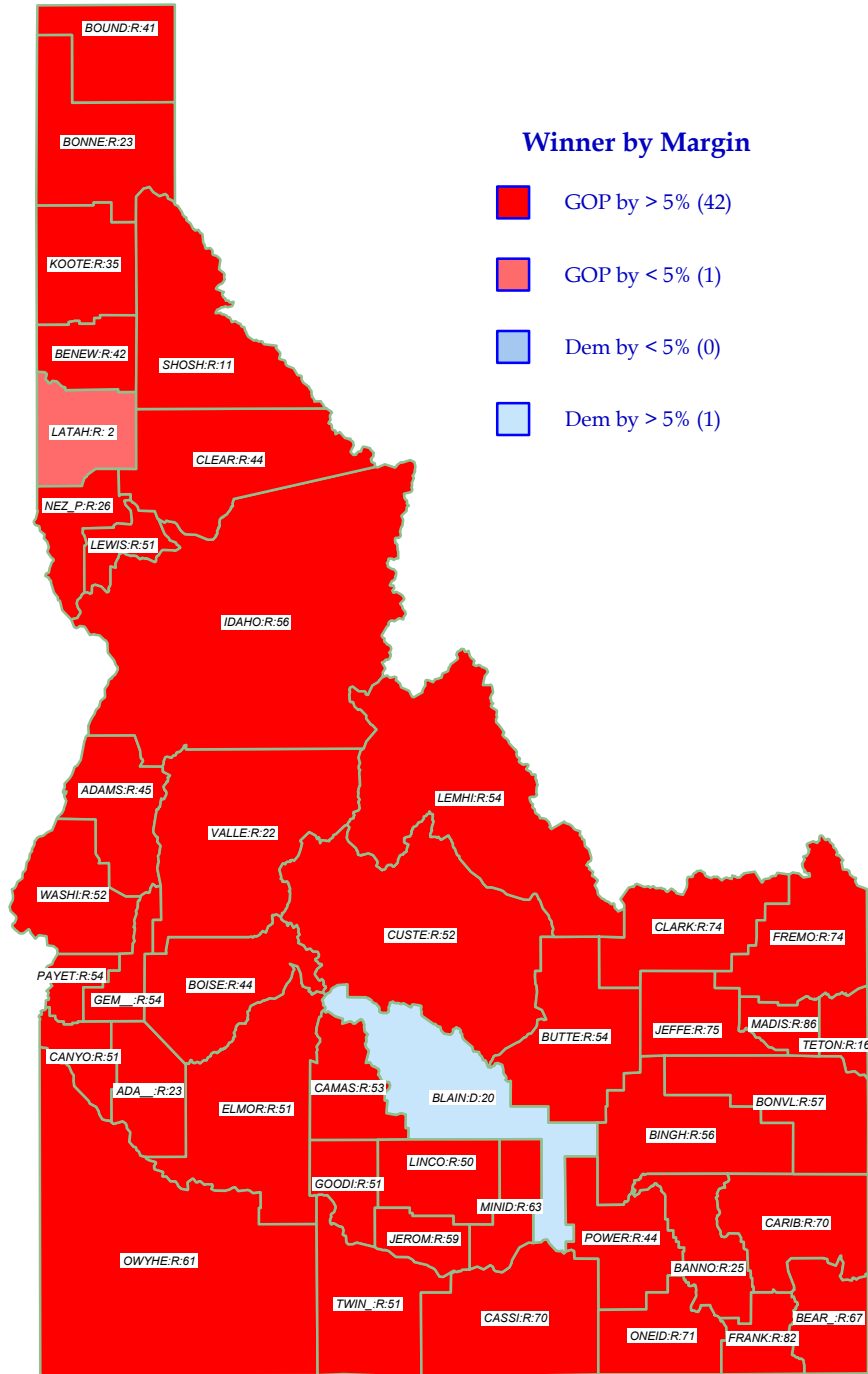

U.S. President 2004

BUSH (R) retains state over Kerry (D)*

General Election; See Vote Listing for County Detail of Results

Label in each county is Polidata
CyAbb.winner/margin (%).