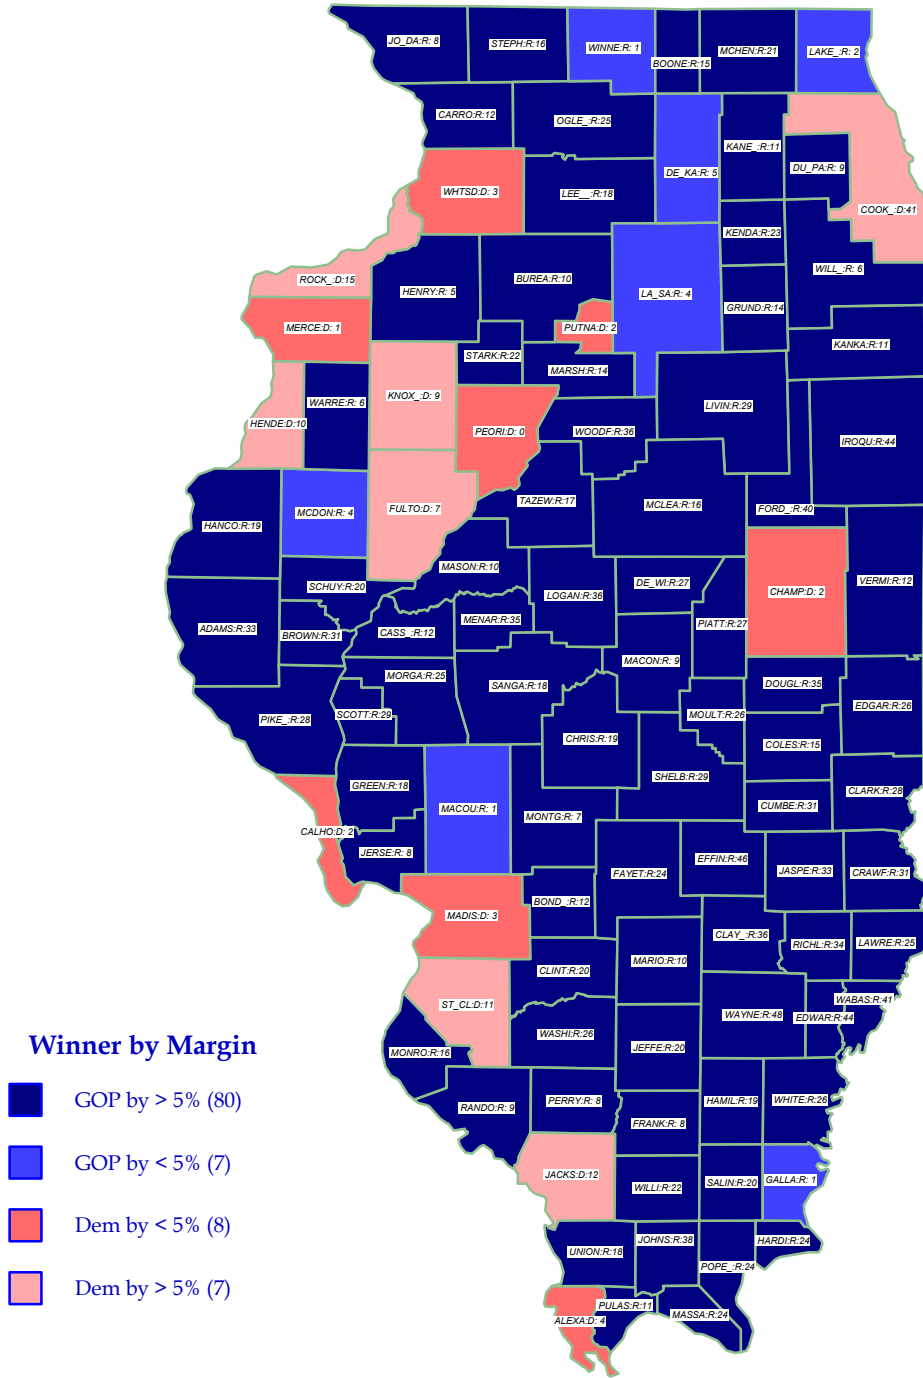

U.S. President 2004

KERRY+ (D) retains state over Bush (R)

General Election; See Vote Listing for County Detail of Results

Label in each county is Polidata
CyAbb:winner/margin (%).