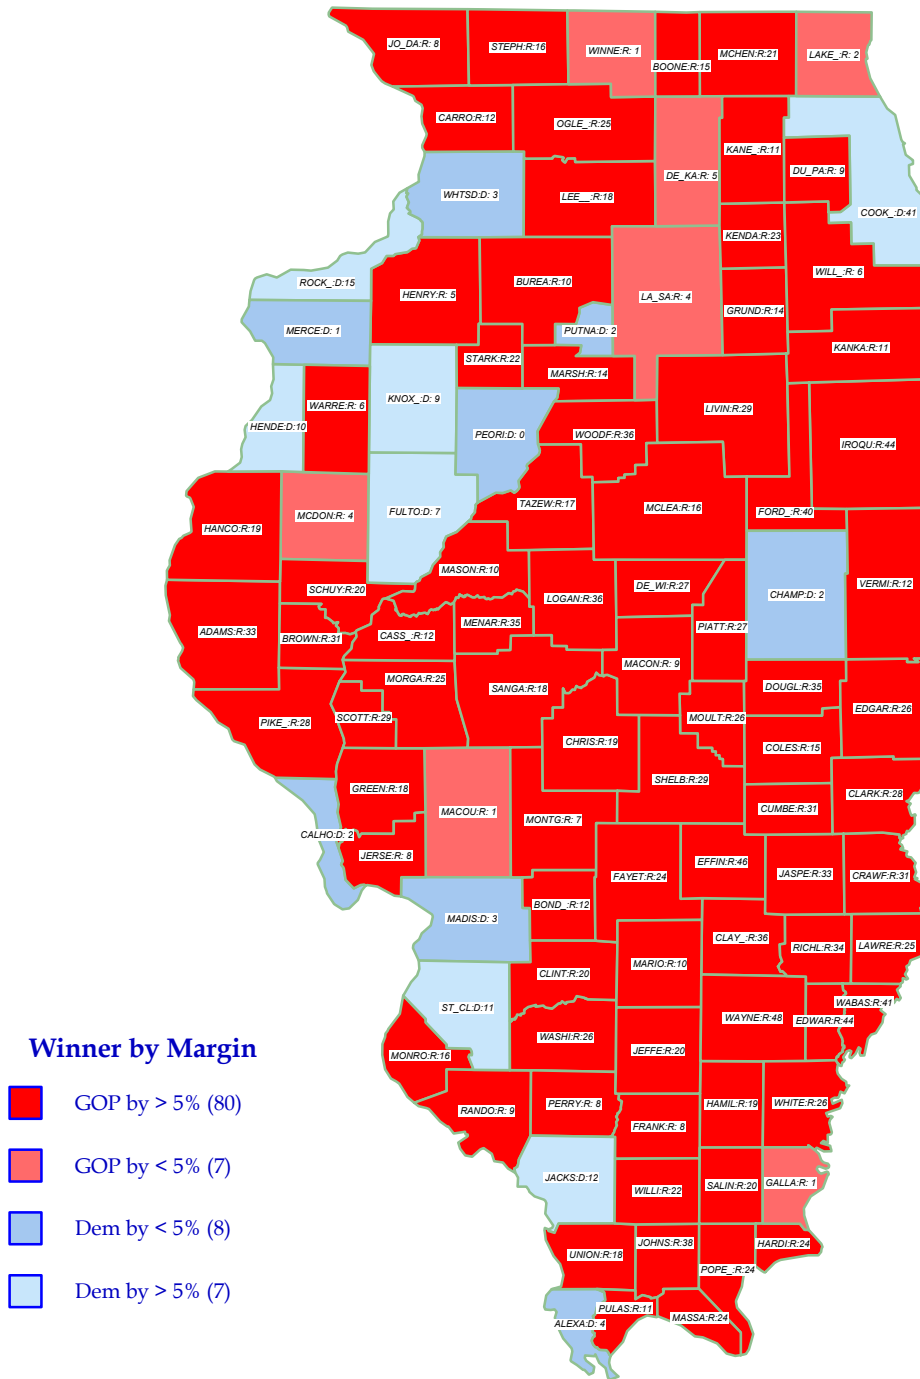

U.S. President 2004

KERRY+ (D) retains state over Bush (R)

General Election; See Vote Listing for County Detail of Results

Label in each county is Polidata
CyAbb:winner/margin (%).