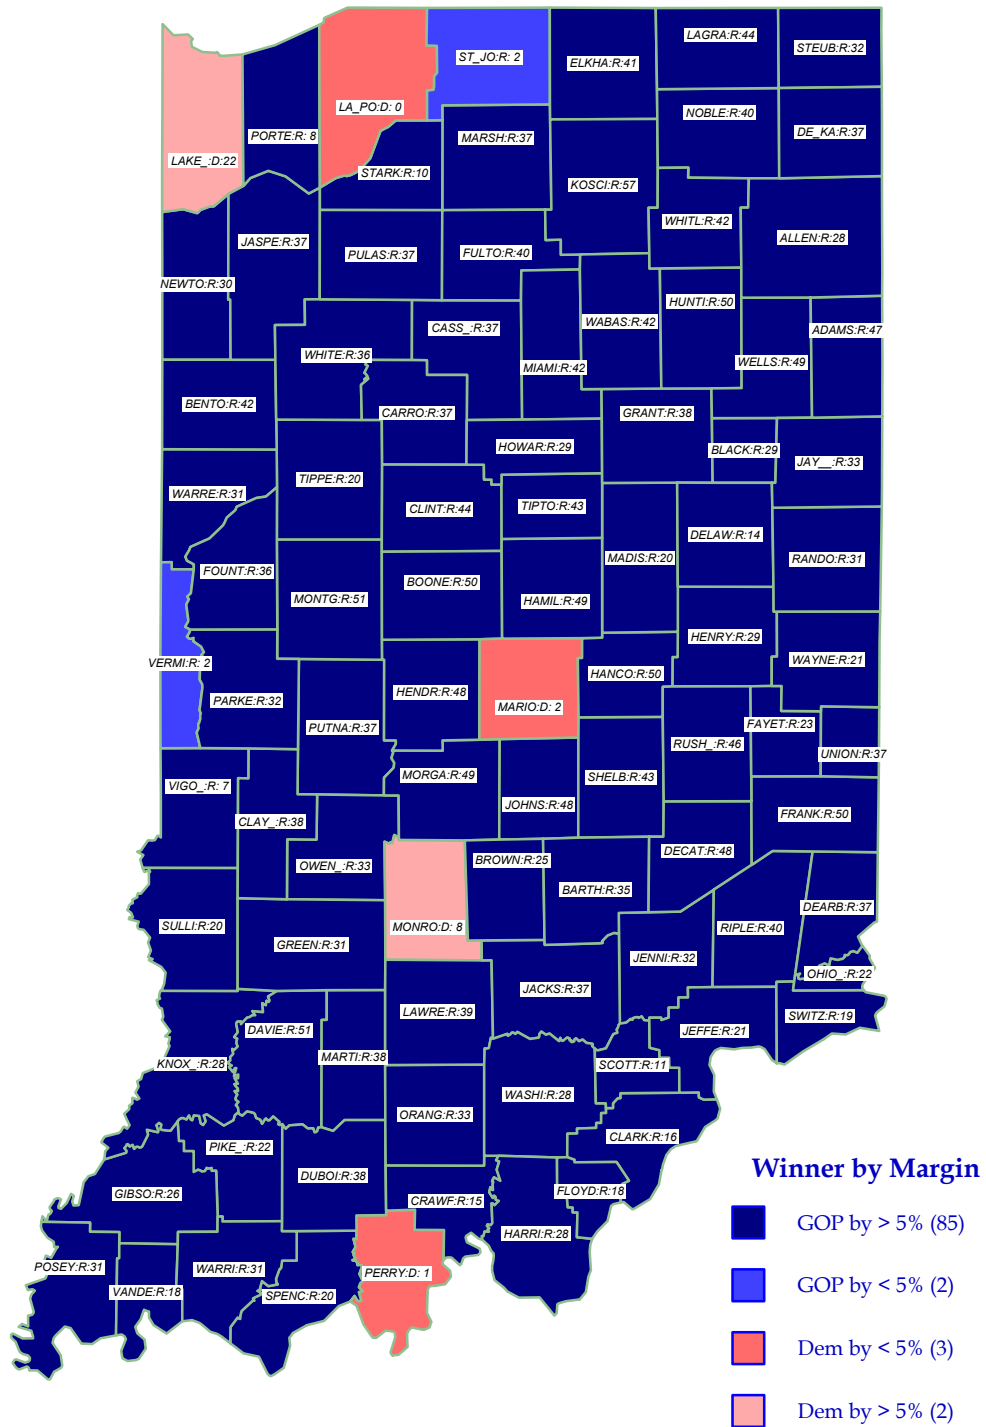

U.S. President 2004

BUSH* (R) retains state over Kerry (D)

General Election; See Vote Listing for County Detail of Results

Label in each county is Polidata
CyAbb:winner/margin (%).