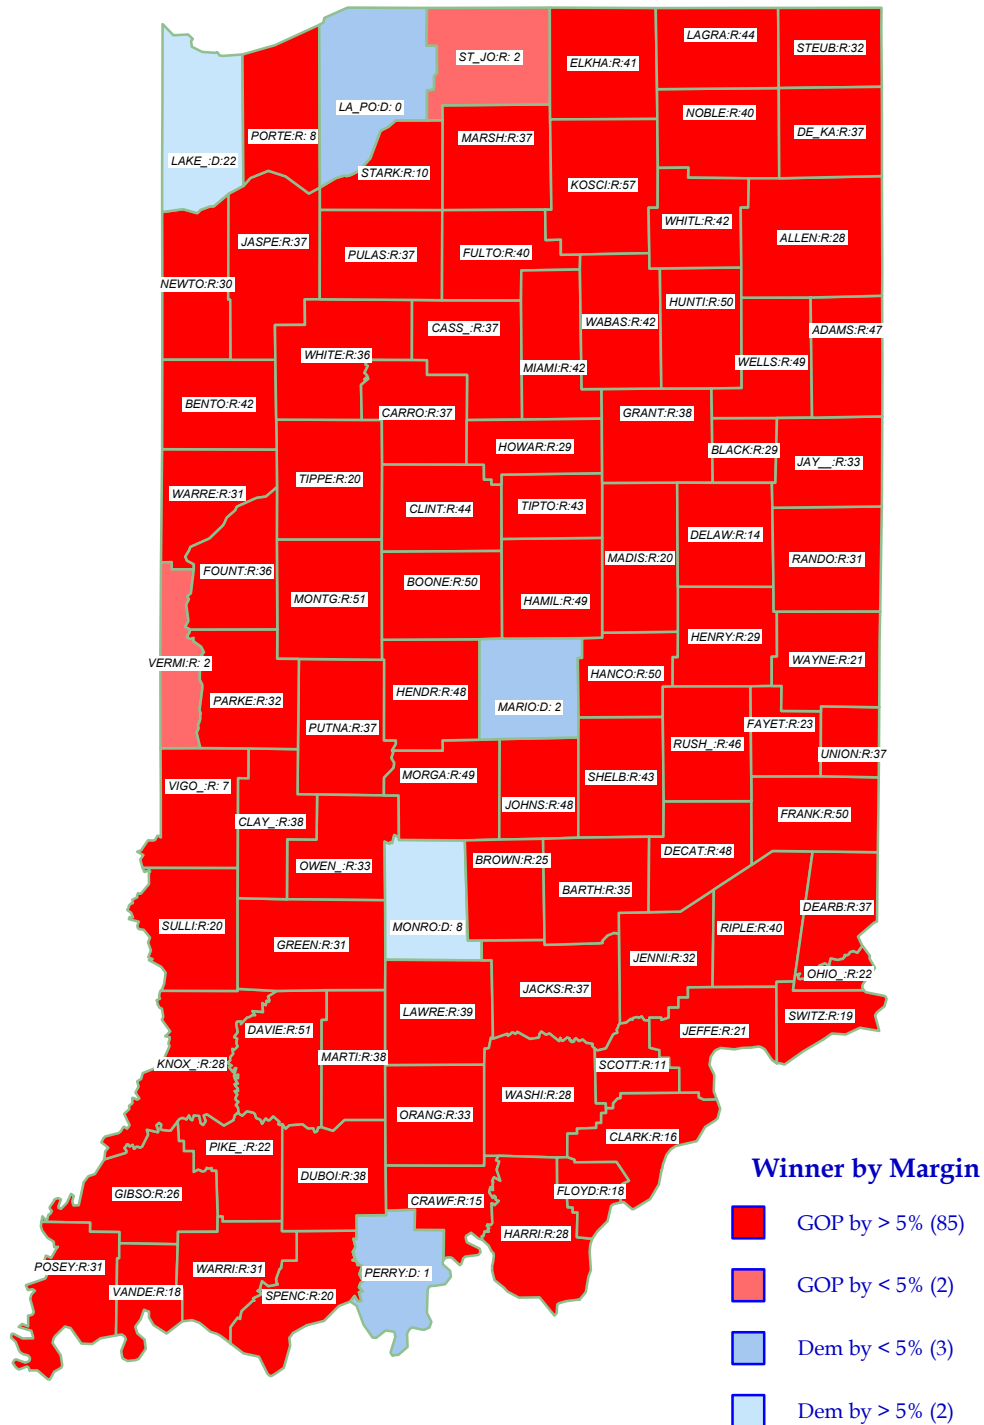

U.S. President 2004

BUSH* (R) retains state over Kerry (D)

General Election; See Vote Listing for County Detail of Results

Label in each county is Polidata
CyAbb:winner/margin (%).