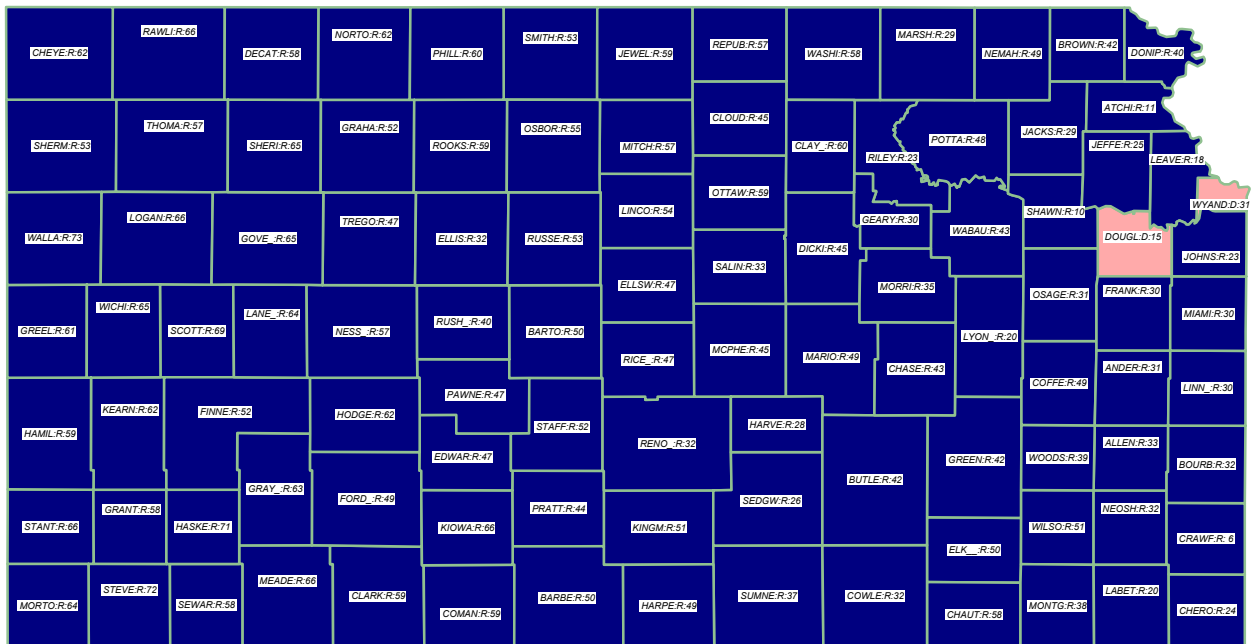

# U.S. President 2004

**BUSH\* (R) retains state over Kerry (D)**

General Election; See Vote Listing for County Detail of Results

## Winner by Margin

- GOP by > 5% (103)
- GOP by < 5% (0)
- Dem by < 5% (0)
- Dem by > 5% (2)

Label in each county is Polidata  
CyAbb:winner/margin (%)