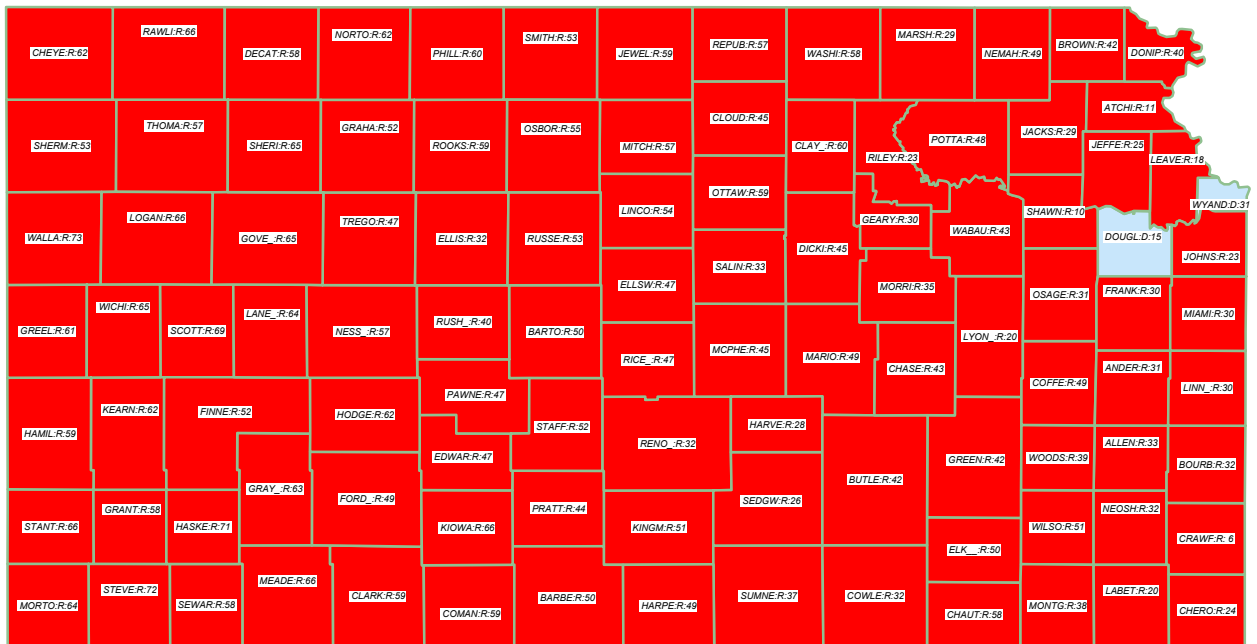

U.S. President 2004

BUSH* (R) retains state over Kerry (D)

General Election; See Vote Listing for County Detail of Results

Winner by Margin

- GOP by > 5% (103)
- GOP by < 5% (0)
- Dem by < 5% (0)
- Dem by > 5% (2)

Label in each county is Polidata
CyAbb:winner/margin (%).