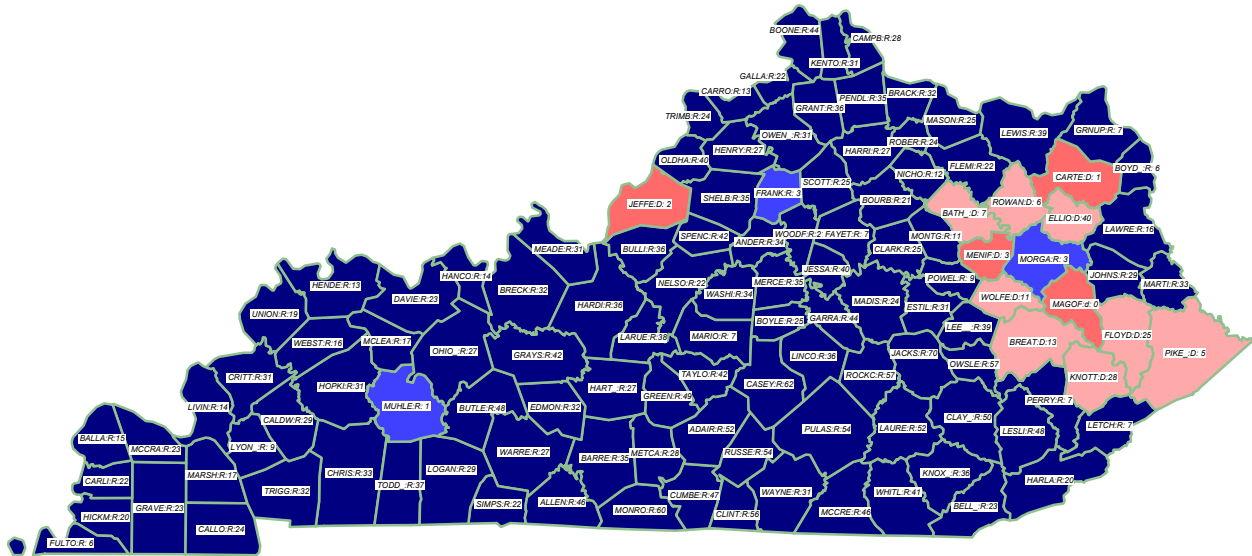

U.S. President 2004

BUSH (R) retains state over Kerry (D)*

General Election; See Vote Listing for County Detail of Results

Winner by Margin

- GOP by > 5% (105)
- GOP by < 5% (3)
- Dem by < 5% (4)
- Dem by > 5% (8)

Label in each county is Polidata
CyAbb:winner/margin (%).