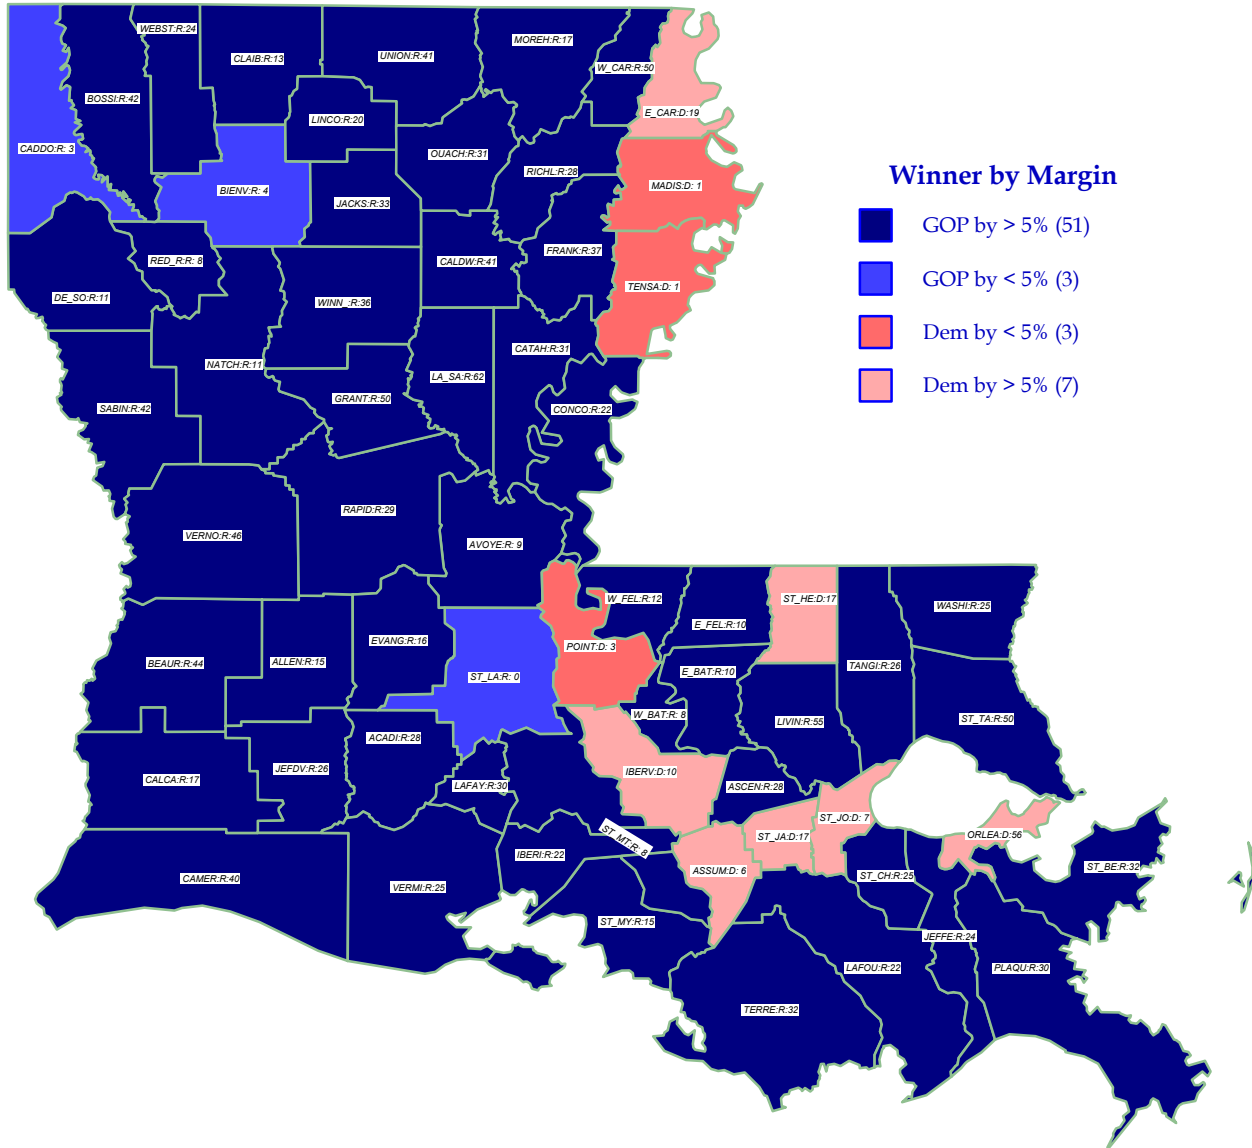

U.S. President 2004

BUSH (R) retains state over Kerry (D)*

General Election; See Vote Listing for County Detail of Results

Label in each county is Polidata
CyAbb:winner/margin (%).