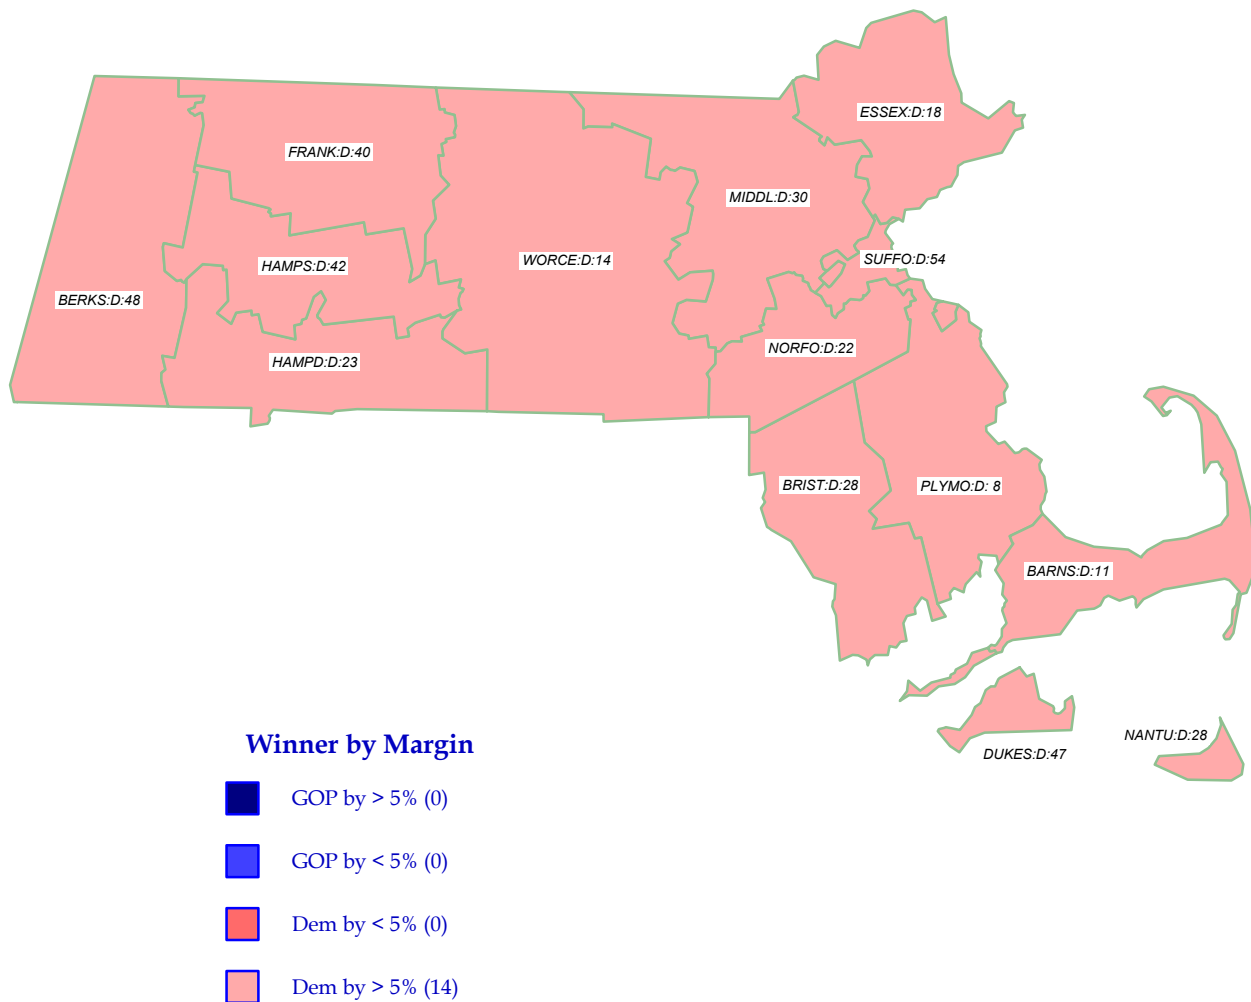

U.S. President 2004

KERRY+ (D) retains state over Bush (R)

General Election; See Vote Listing for County Detail of Results

Label in each county is Polidata
CyAbb:winner/margin (%).