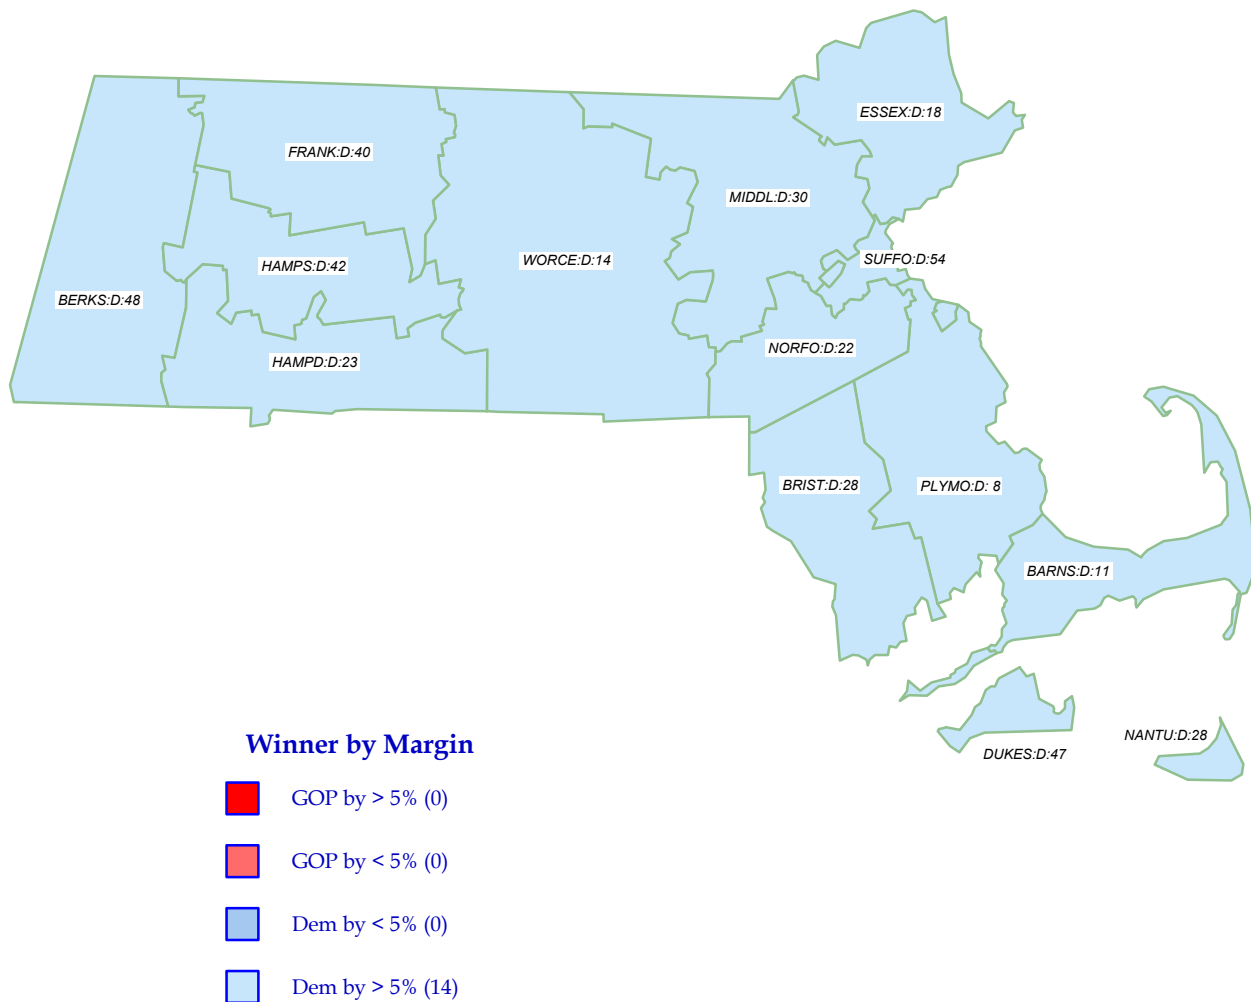

# U.S. President 2004

**KERRY+ (D) retains state over Bush (R)**

General Election; See Vote Listing for County Detail of Results

Label in each county is Polidata  
CyAbb:winner/margin (%).