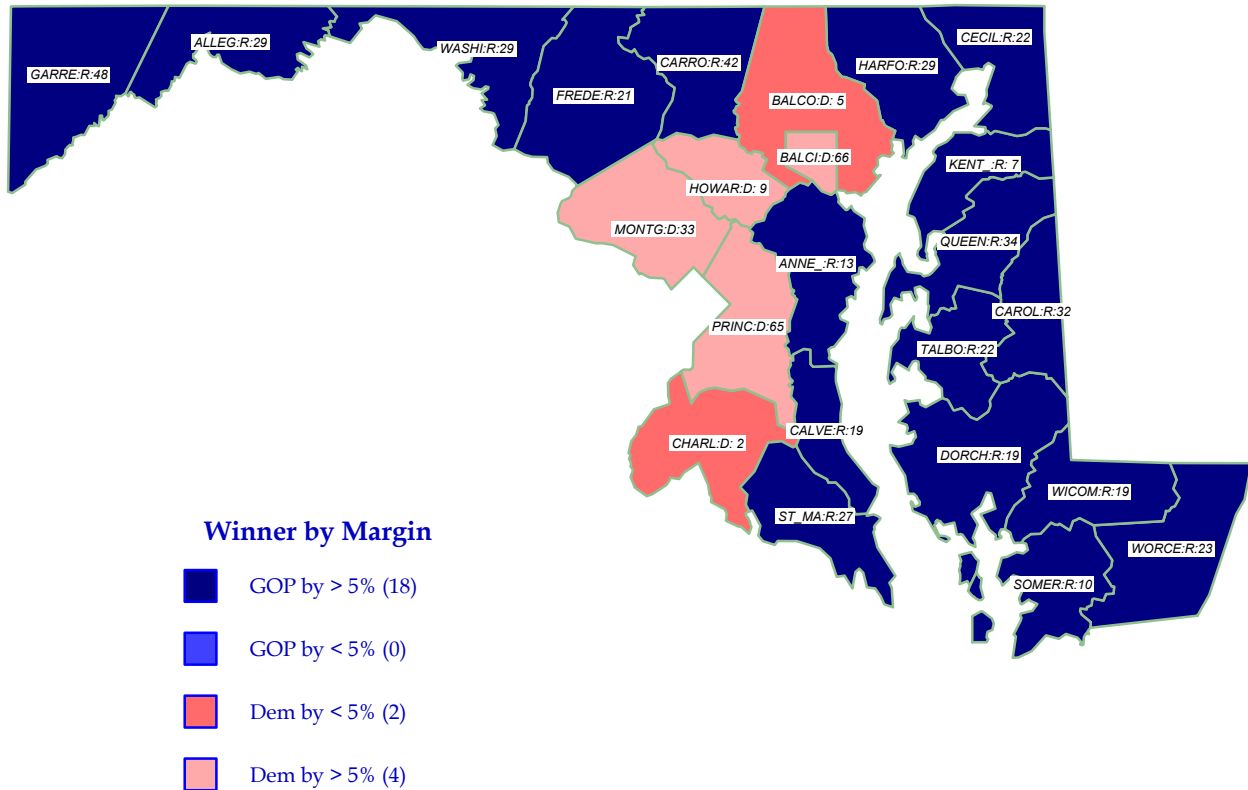

U.S. President 2004

KERRY+ (D) retains state over Bush (R)

General Election; See Vote Listing for County Detail of Results

Label in each county is Polidata
CyAbb:winner/margin (%).