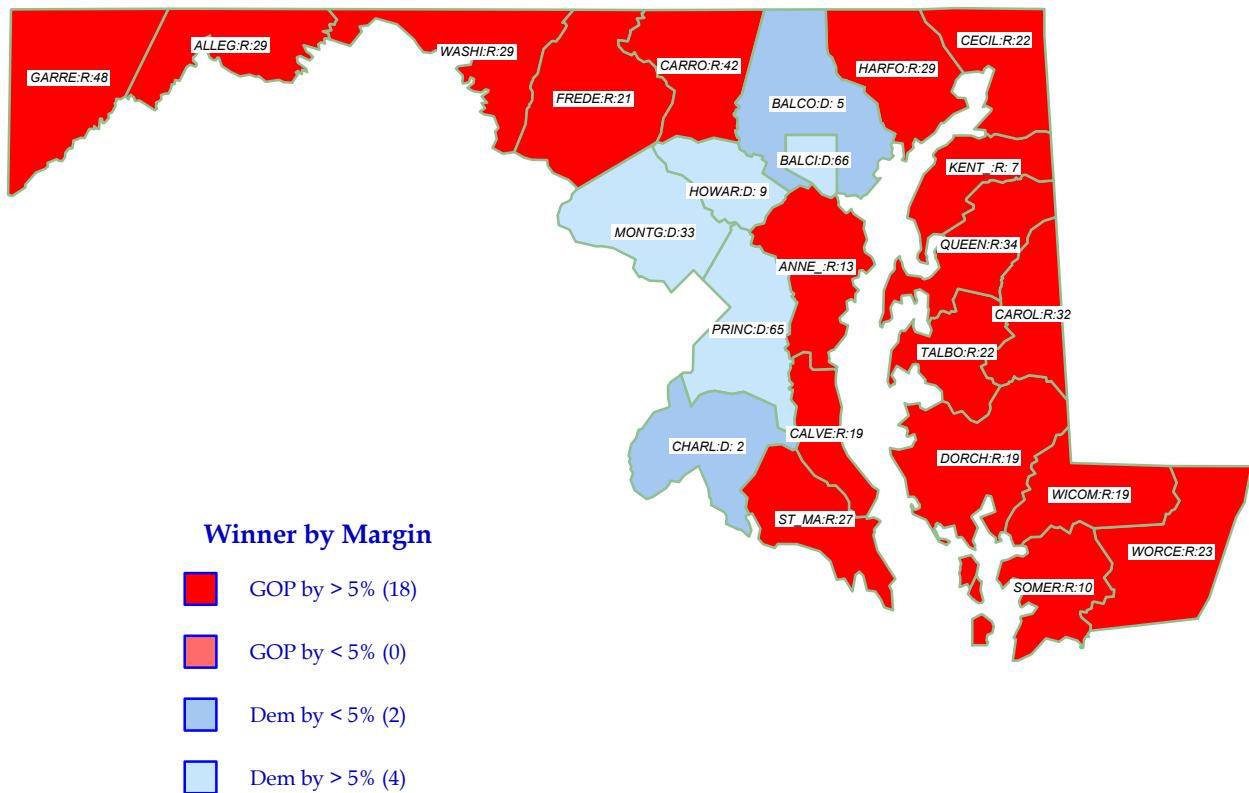

U.S. President 2004

KERRY+ (D) retains state over Bush (R)

General Election; See Vote Listing for County Detail of Results

Label in each county is Polidata
CyAbb:winner/margin (%).