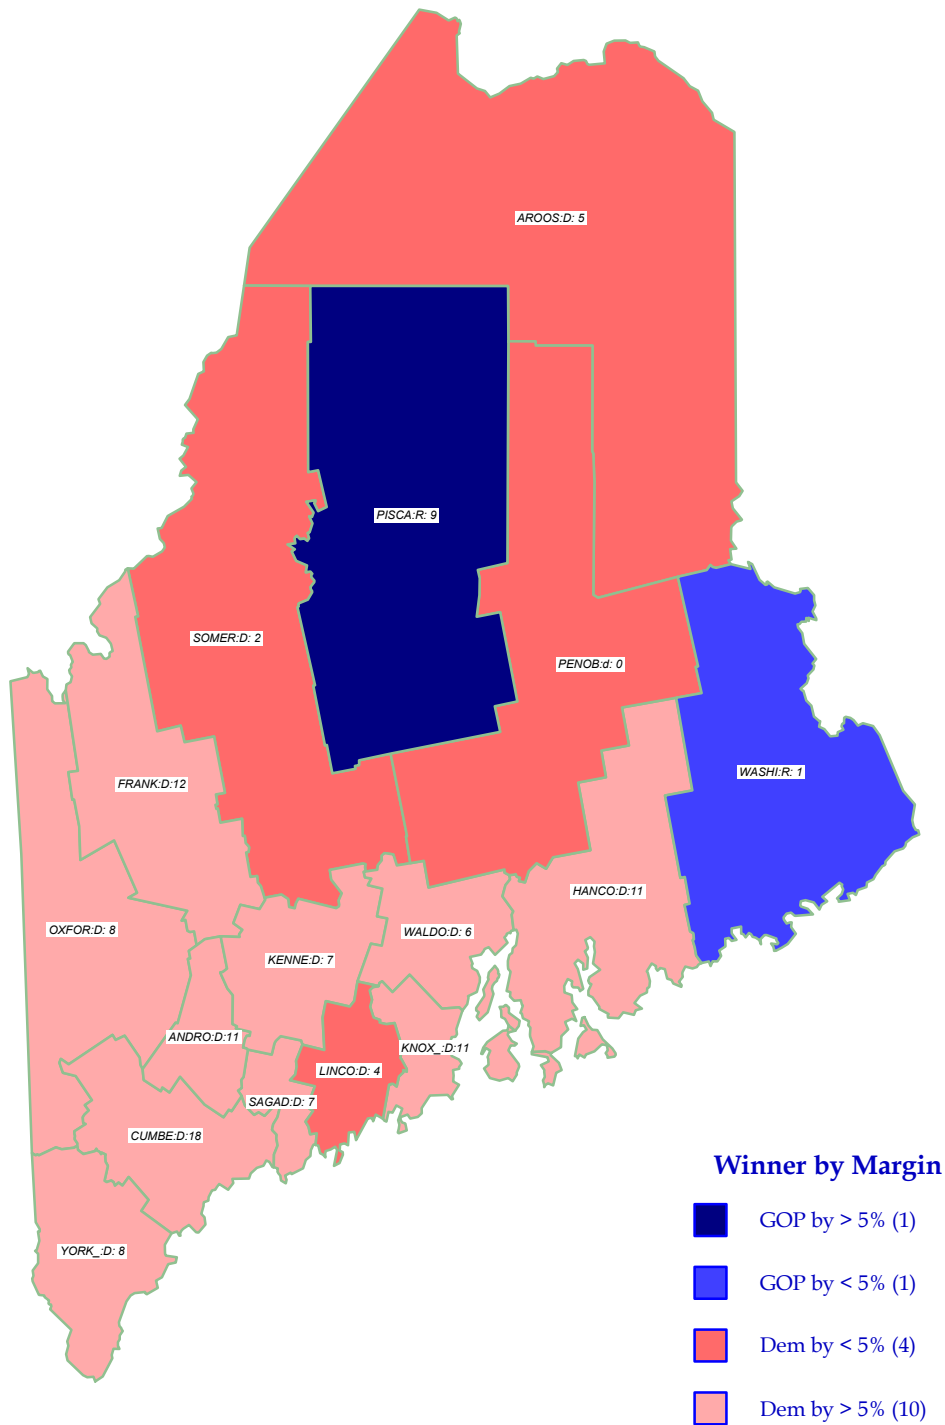

# U.S. President 2004

**KERRY+ (D) retains state over Bush (R)**

General Election; See Vote Listing for County Detail of Results

Label in each county is Polidata  
CyAbb:winner/margin (%).