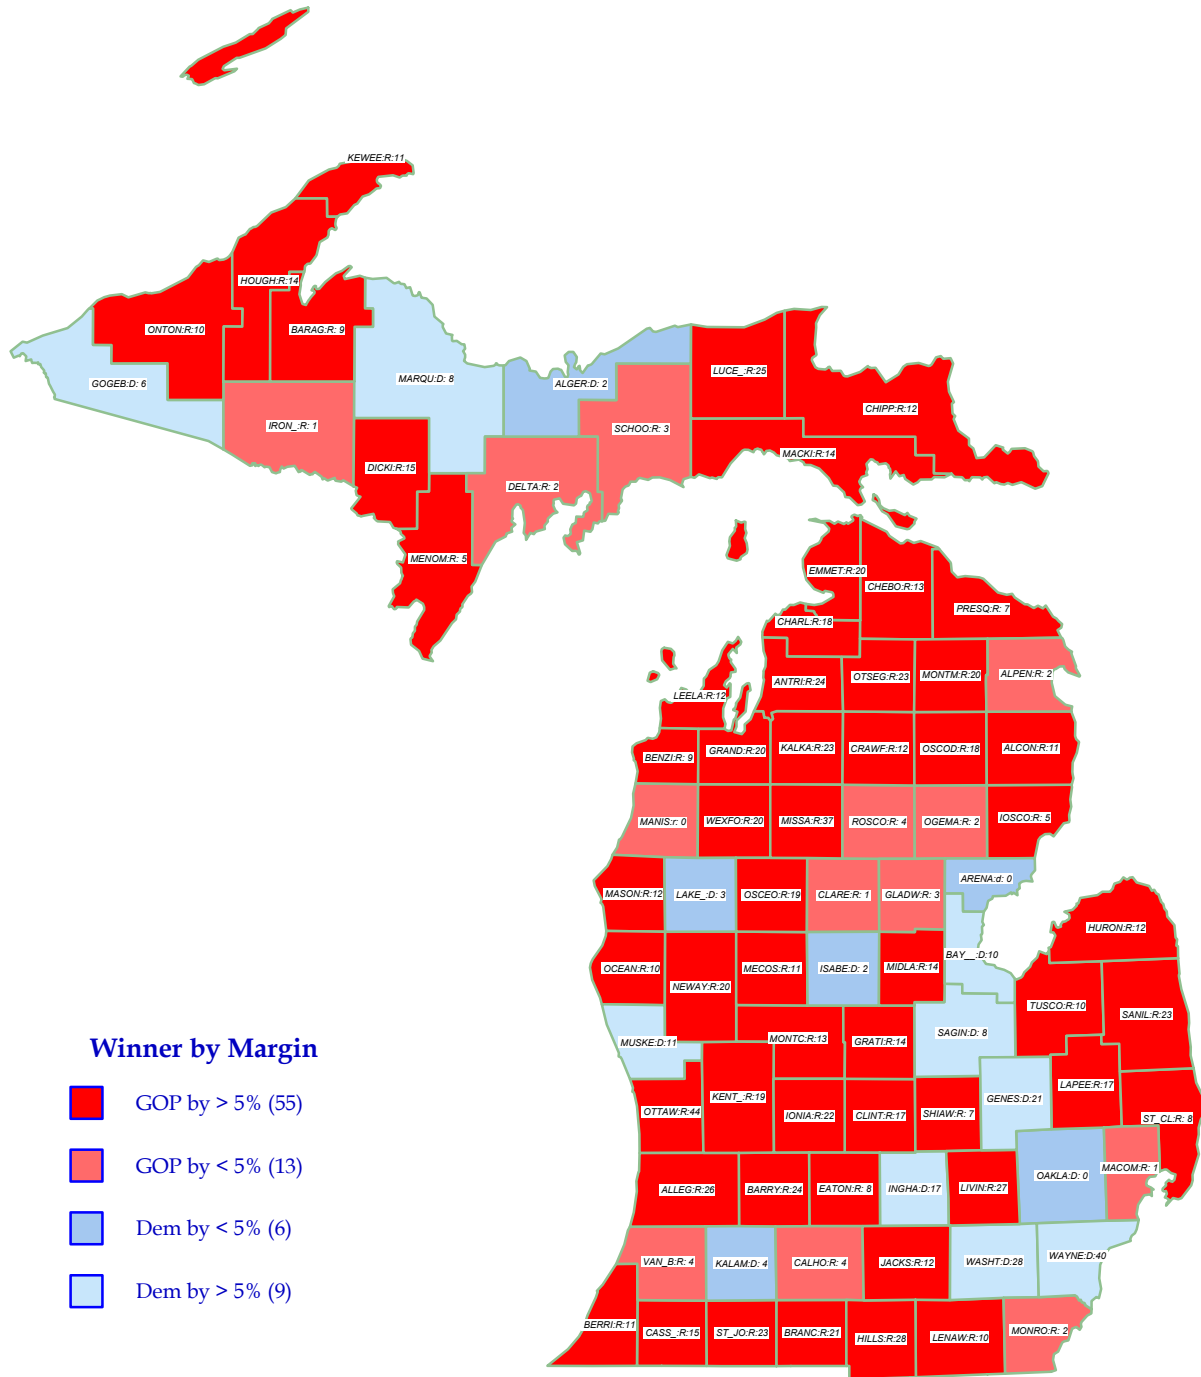

U.S. President 2004

KERRY+ (D) retains state over Bush (R)

General Election; See Vote Listing for County Detail of Results

Label in each county is Polidata
CyAbb:winner/margin (%).