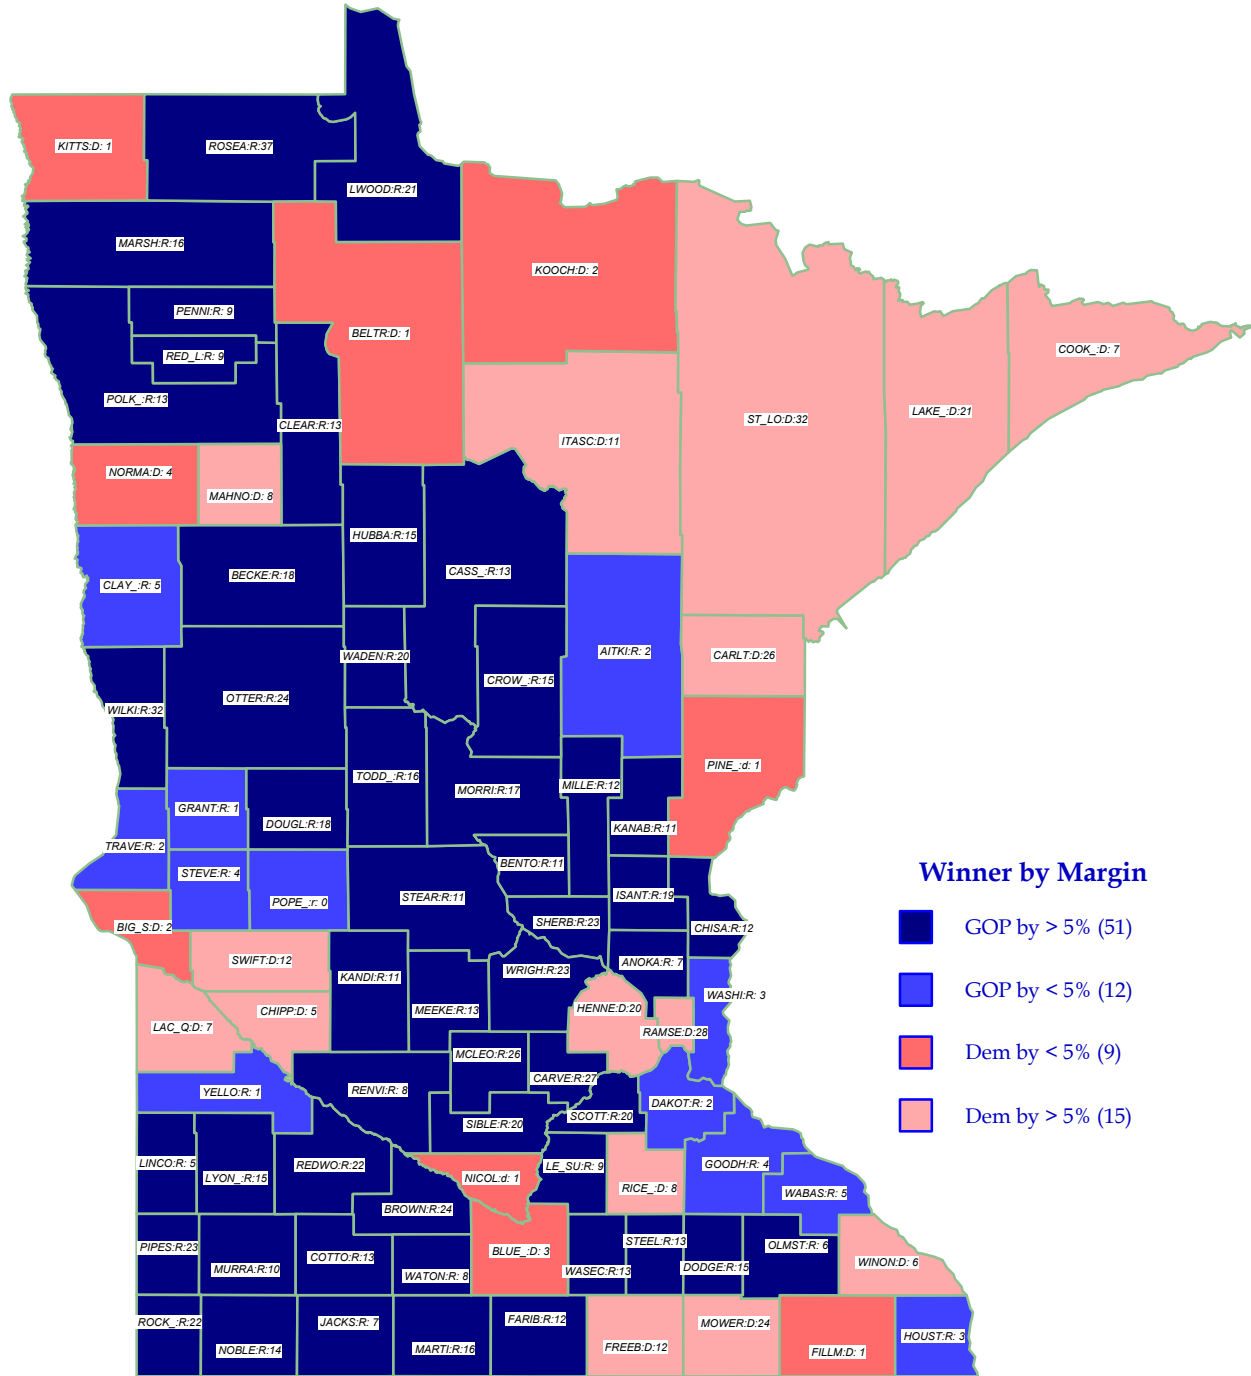

U.S. President 2004

KERRY+ (D) retains state over Bush (R)

General Election; See Vote Listing for County Detail of Results

Label in each county is Polidata
CyAbb:winner/margin (%)