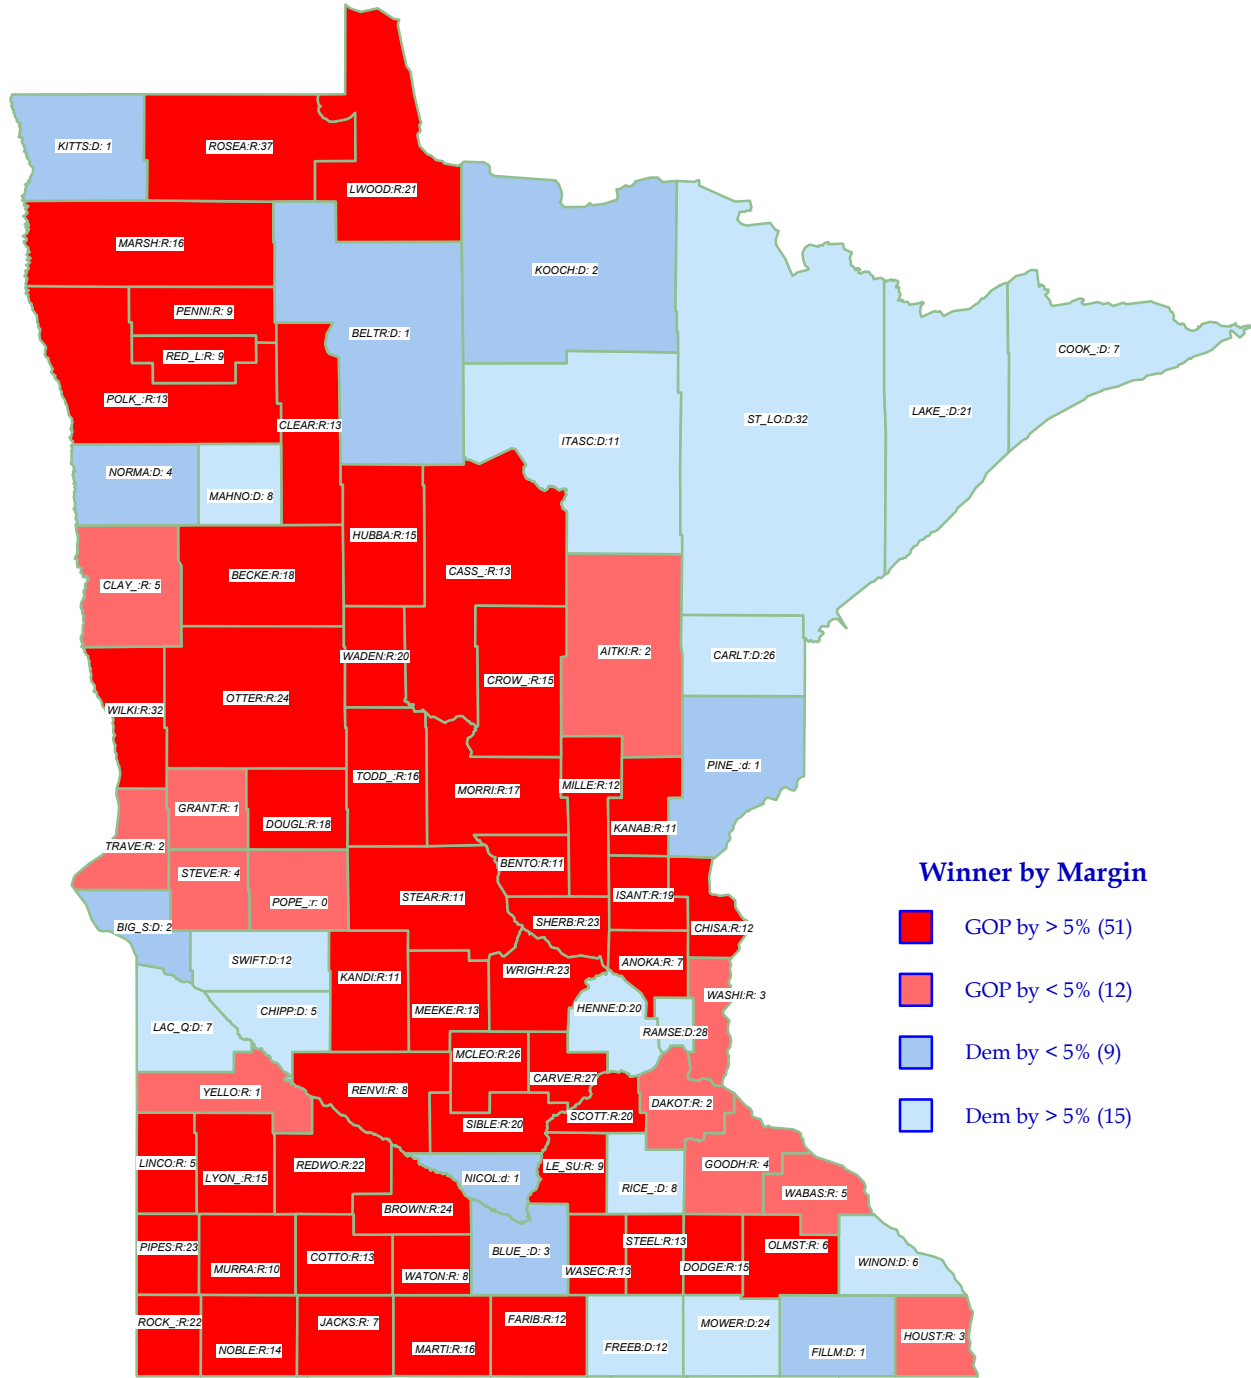

U.S. President 2004

KERRY+ (D) retains state over Bush (R)

General Election; See Vote Listing for County Detail of Results

Label in each county is Polidata
CyAbb:winner/margin (%).