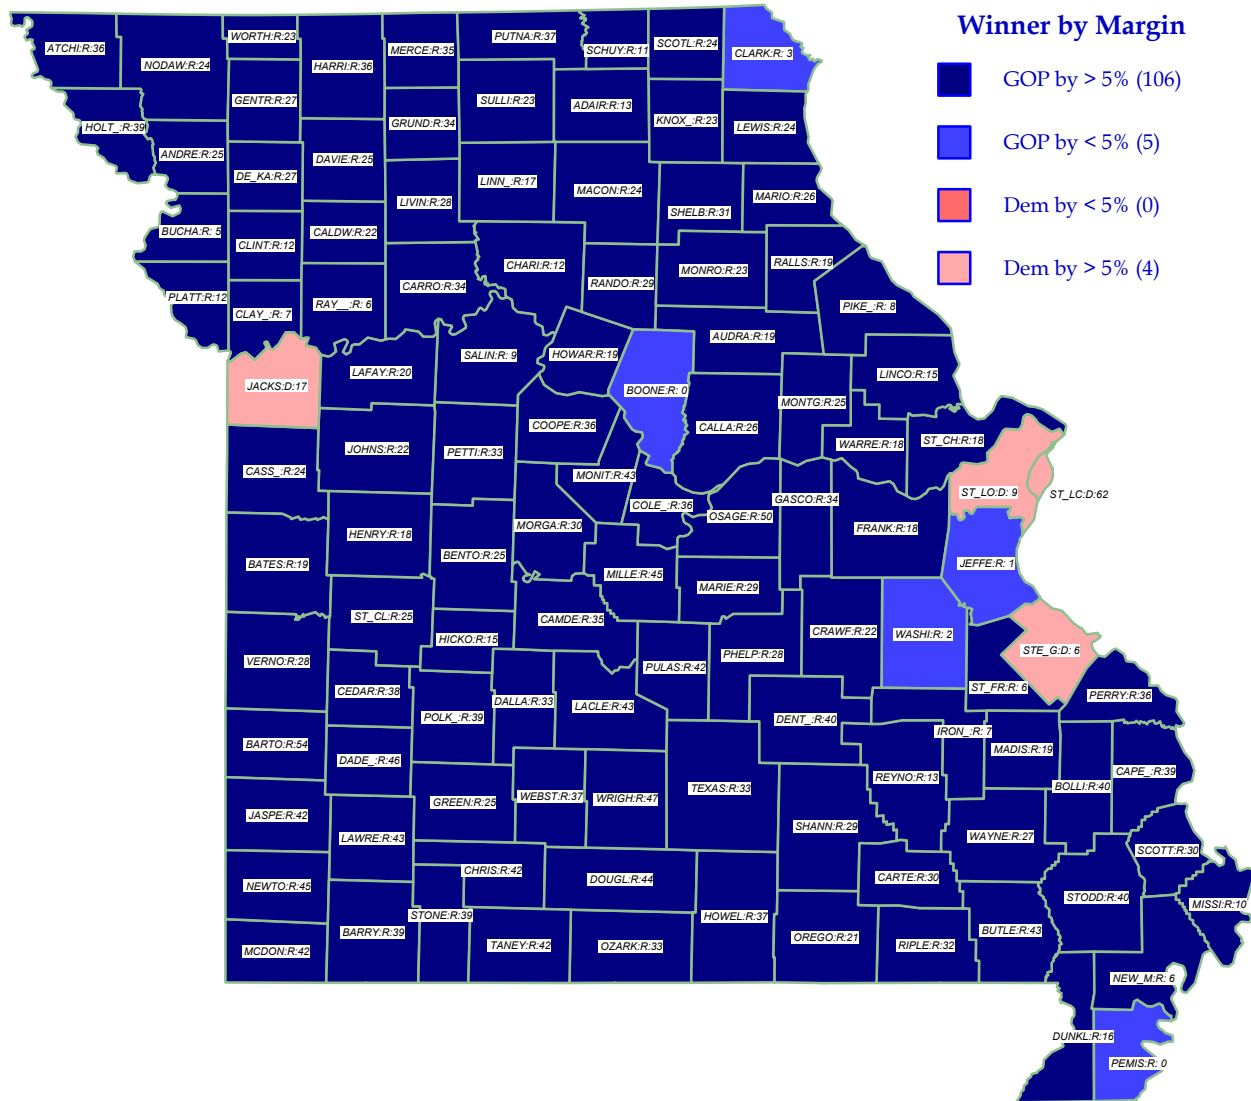

U.S. President 2004

BUSH* (R) retains state over Kerry (D)

General Election; See Vote Listing for County Detail of Results

Label in each county is Polidata
CyAbb:winner/margin (%).