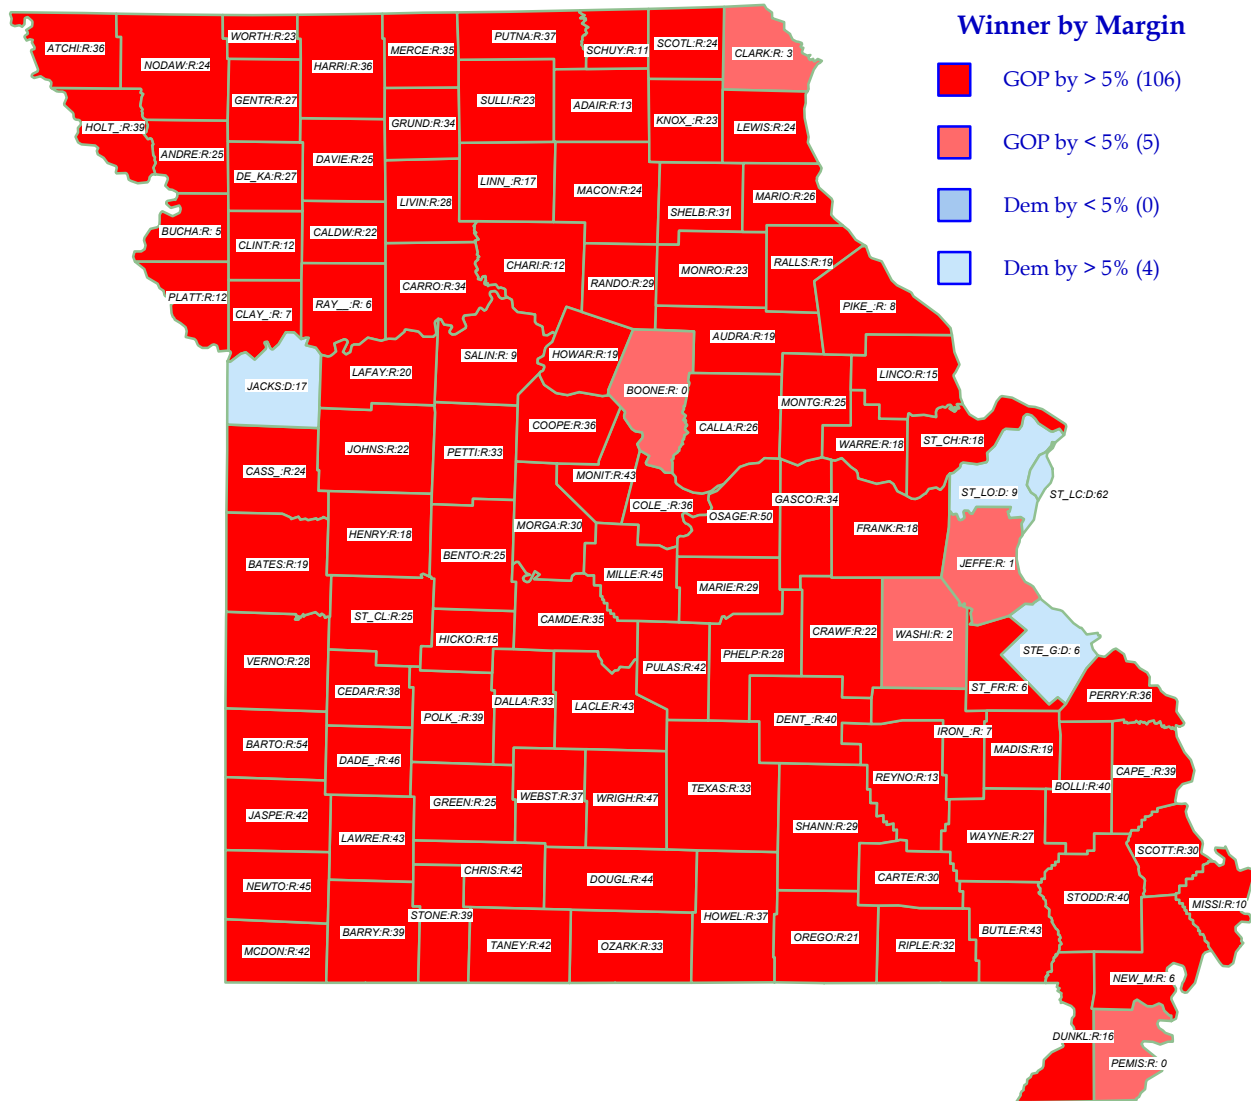

U.S. President 2004

BUSH* (R) retains state over Kerry (D)

General Election; See Vote Listing for County Detail of Results

Label in each county is Polidata
CyAbb:winner/margin (%).