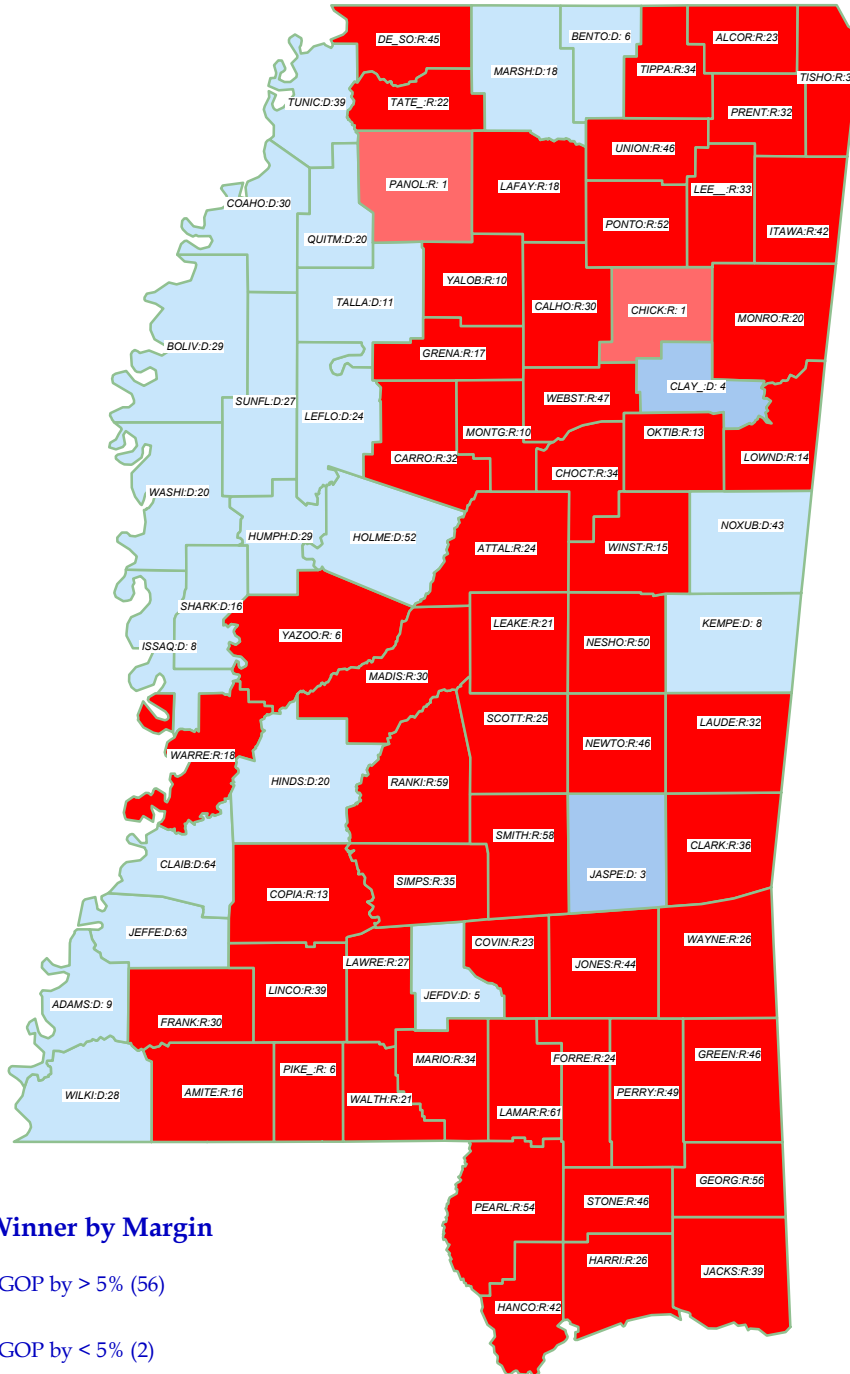

# U.S. President 2004

BUSH\* (R) retains state over Kerry (D)

General Election; See Vote Listing for County Detail of Results

Label in each county is Polidata  
CyAbb:winner/margin (%).