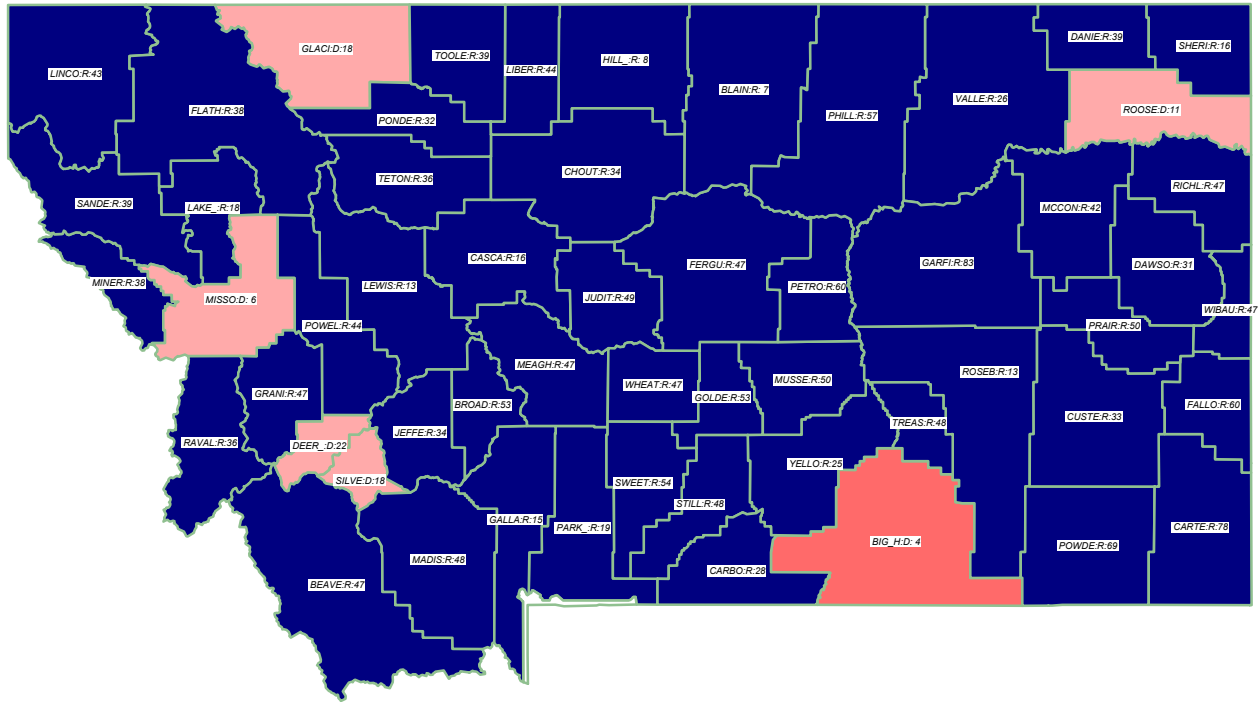

U.S. President 2004

BUSH* (R) retains state over Kerry (D)

General Election; See Vote Listing for County Detail of Results

Winner by Margin

- GOP by > 5% (50)
- GOP by < 5% (0)
- Dem by < 5% (1)
- Dem by > 5% (5)

Label in each county is Polidata
CyAbb:winner/margin (%).