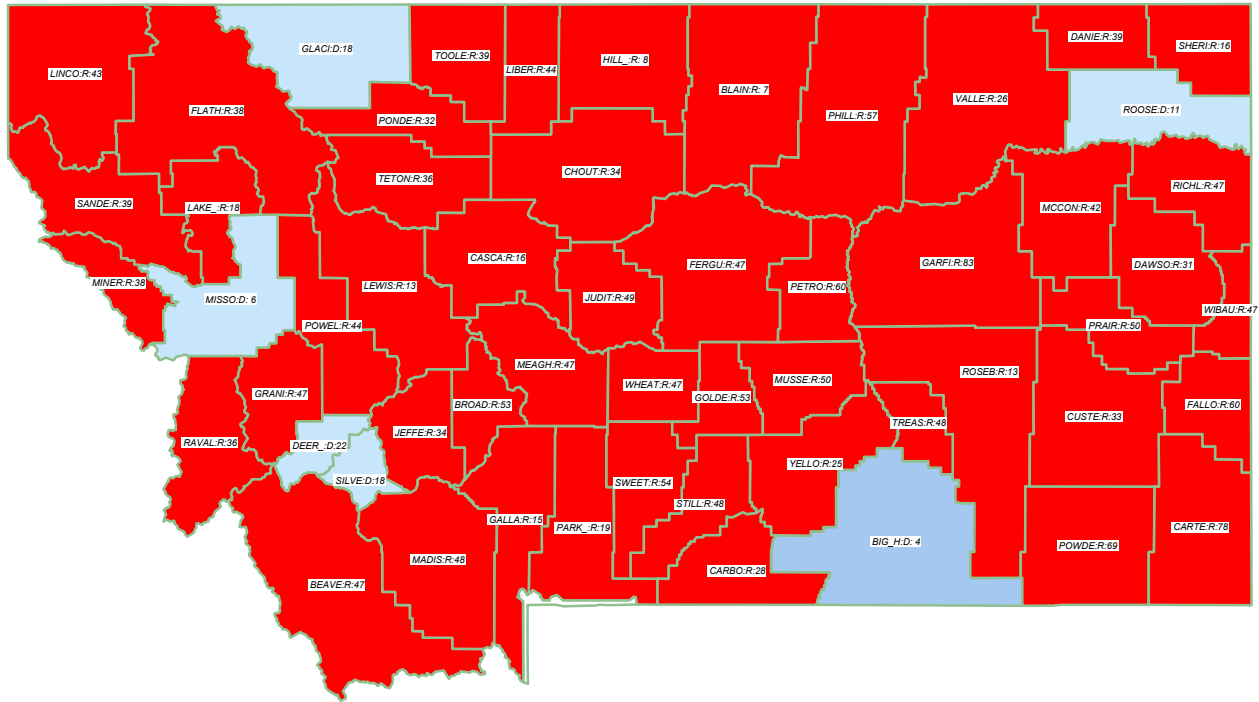

U.S. President 2004

BUSH* (R) retains state over Kerry (D)

General Election; See Vote Listing for County Detail of Results

Winner by Margin

- GOP by > 5% (50)
- GOP by < 5% (0)
- Dem by < 5% (1)
- Dem by > 5% (5)

Label in each county is Polidata
CyAbb:winner/margin (%).