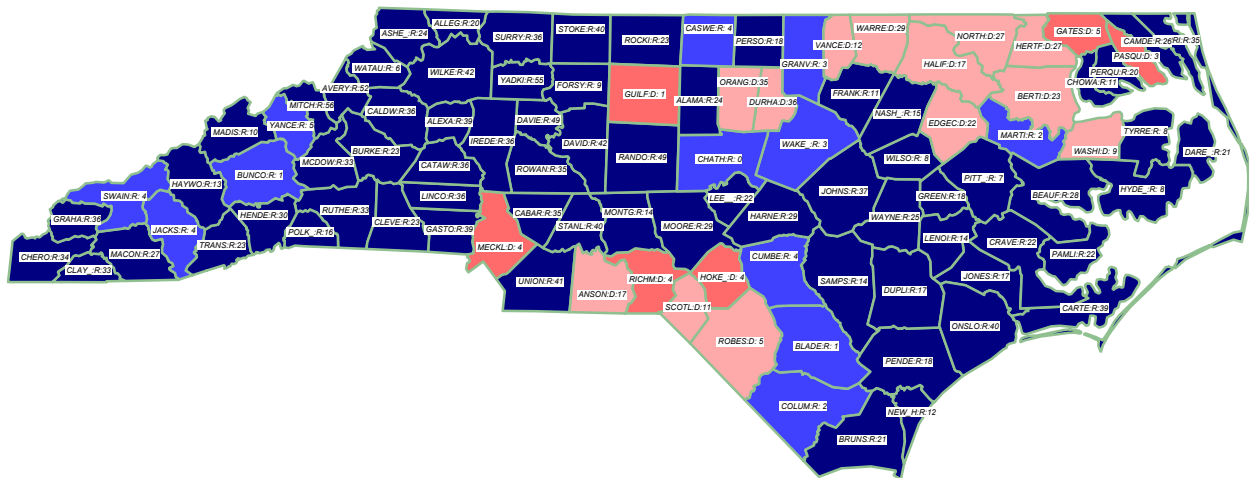

# U.S. President 2004

**BUSH\* (R) retains state over Kerry (D)**

General Election; See Vote Listing for County Detail of Results

## Winner by Margin

- GOP by > 5% (69)
- GOP by < 5% (12)
- Dem by < 5% (6)
- Dem by > 5% (13)

Label in each county is Polidata  
CyAbb:winner/margin (%).