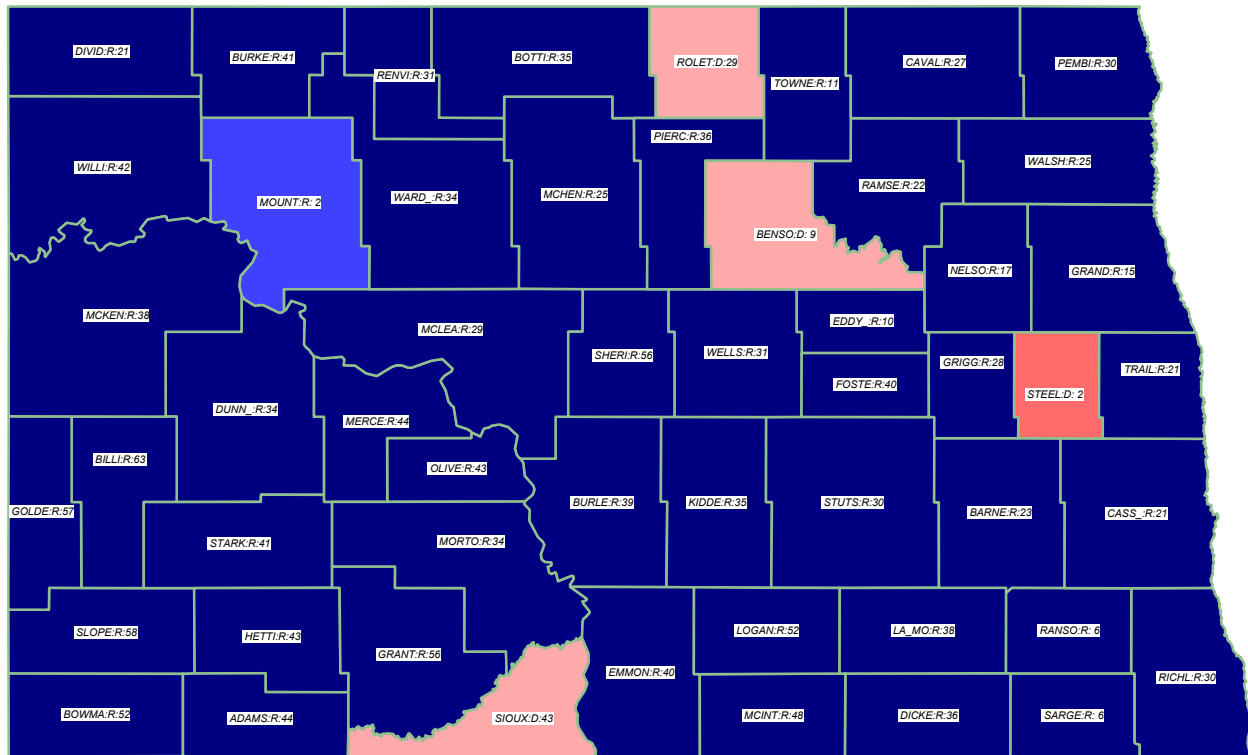

U.S. President 2004

BUSH* (R) retains state over Kerry (D)

General Election; See Vote Listing for County Detail of Results

Winner by Margin

- GOP by > 5% (48)
- GOP by < 5% (1)
- Dem by < 5% (1)
- Dem by > 5% (3)

Label in each county is Polidata
CyAbb:winner/margin (%).