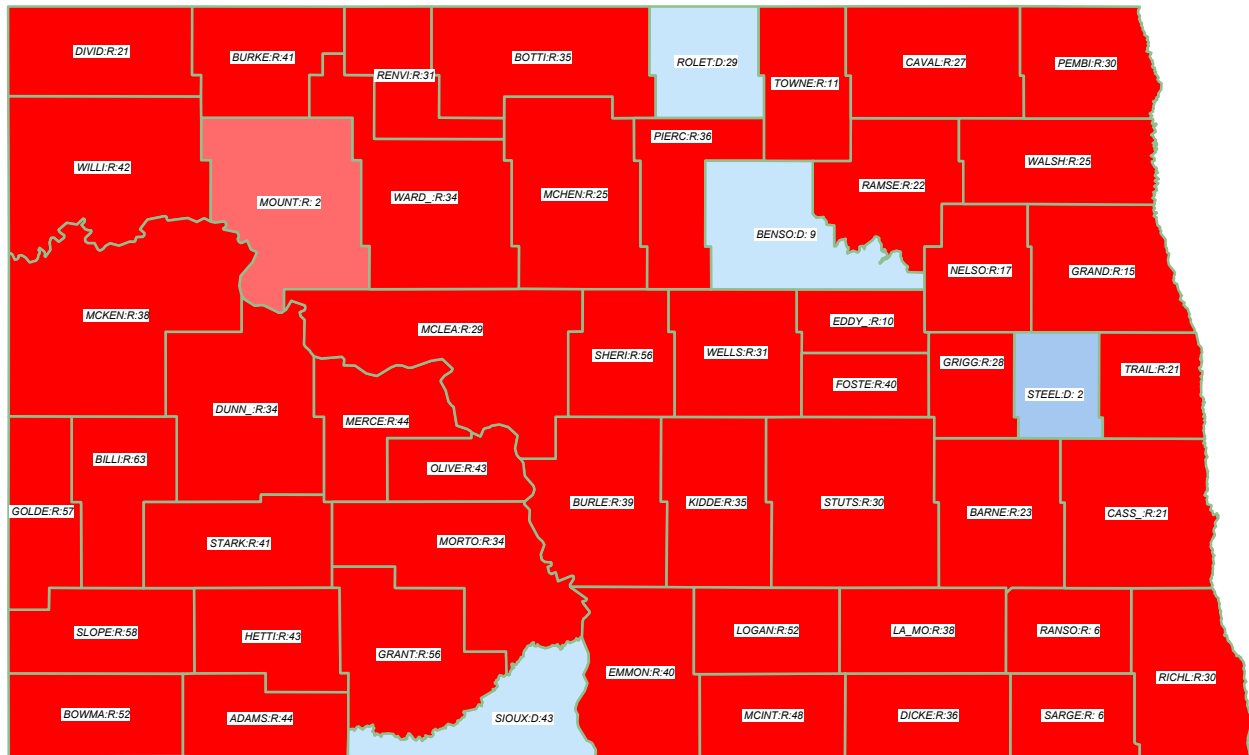

U.S. President 2004

BUSH* (R) retains state over Kerry (D)

General Election; See Vote Listing for County Detail of Results

Winner by Margin

- GOP by > 5% (48)
- GOP by < 5% (1)
- Dem by < 5% (1)
- Dem by > 5% (3)

Label in each county is Polidata
CyAbb:winner/margin (%).