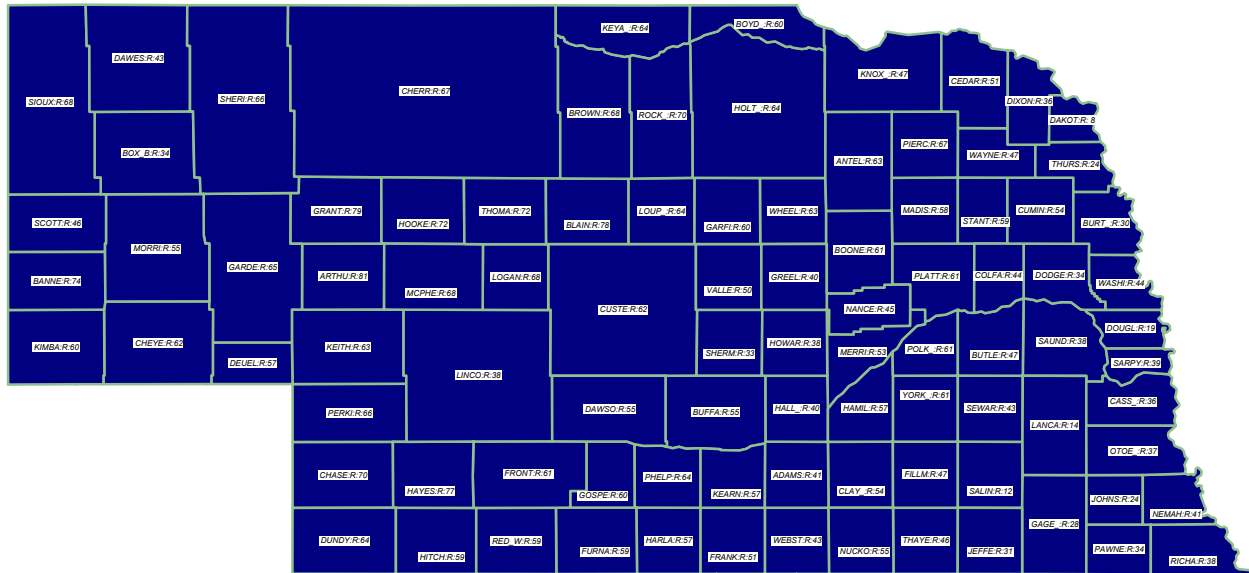

U.S. President 2004

BUSH* (R) retains state over Kerry (D)

General Election; See Vote Listing for County Detail of Results

Winner by Margin

- GOP by > 5% (93)
- GOP by < 5% (0)
- Dem by < 5% (0)
- Dem by > 5% (0)

Label in each county is Polidata
CyAbb:winner/margin (%).