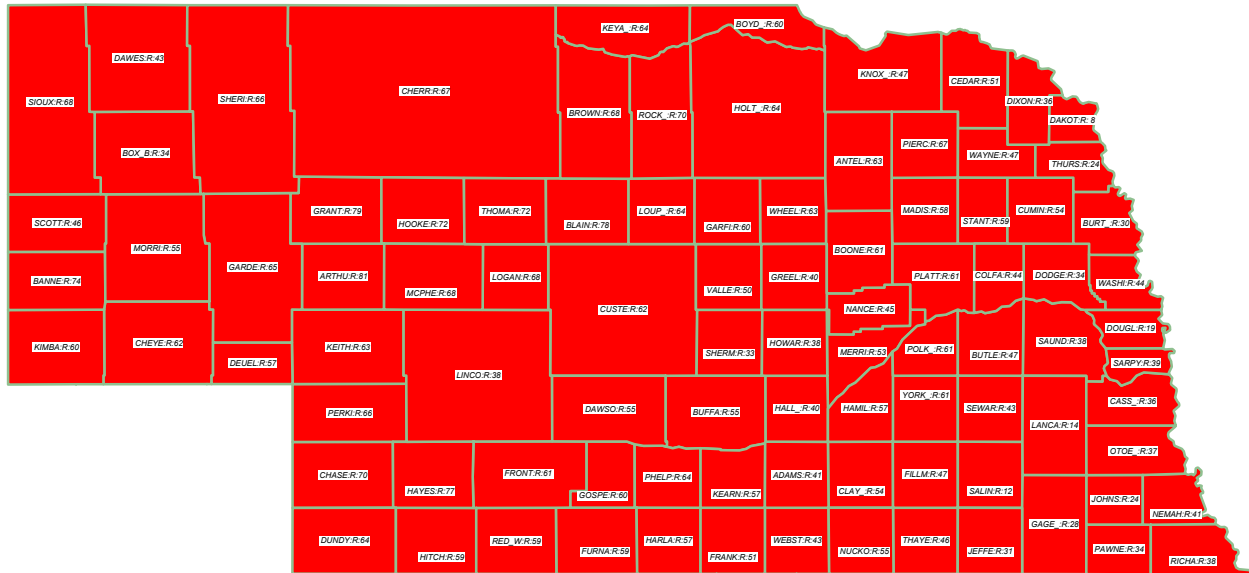

U.S. President 2004

BUSH* (R) retains state over Kerry (D)

General Election; See Vote Listing for County Detail of Results

Winner by Margin

- GOP by > 5% (93)
- GOP by < 5% (0)
- Dem by < 5% (0)
- Dem by > 5% (0)

Label in each county is Polidata
CyAbb:winner/margin (%).