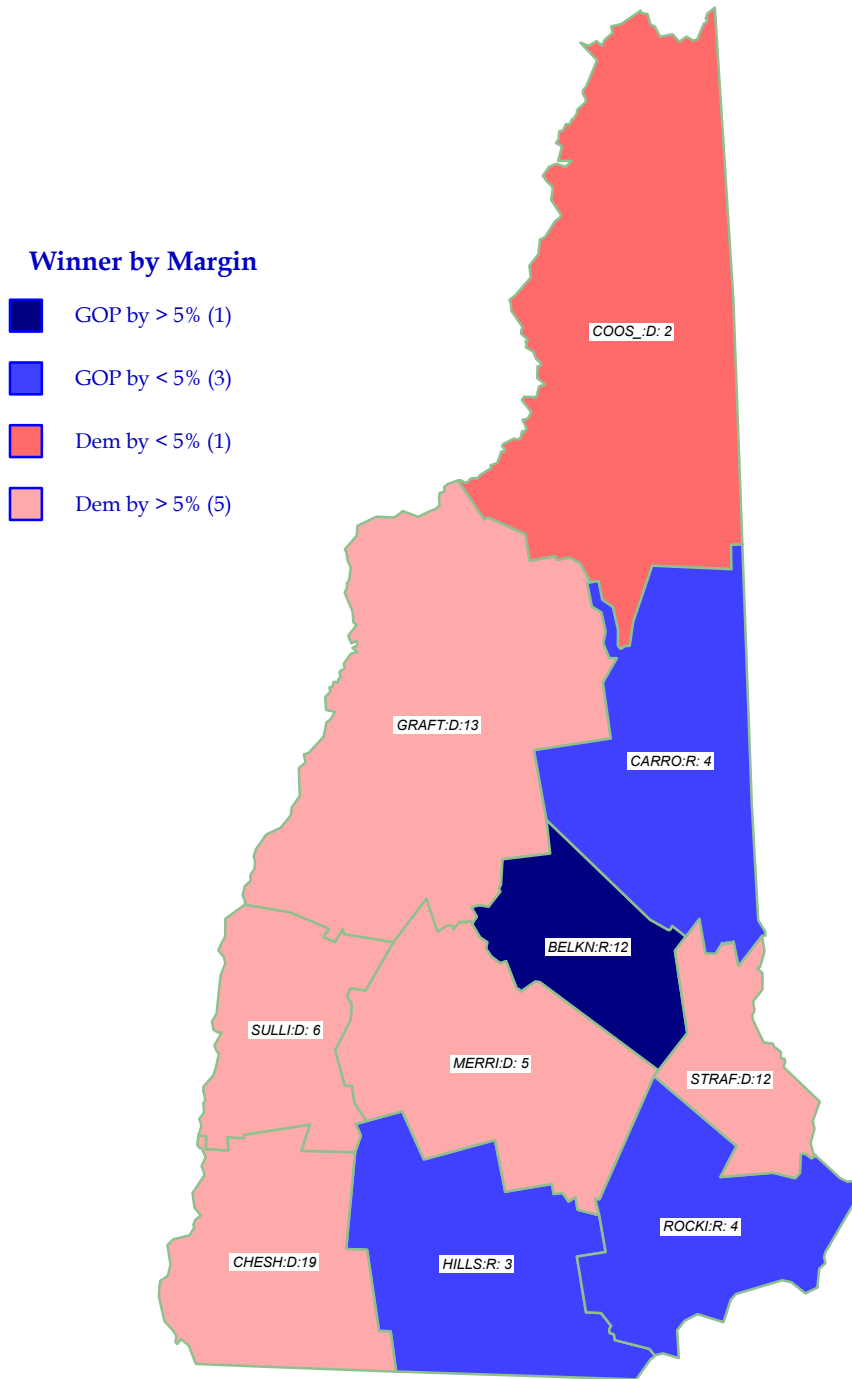

U.S. President 2004

KERRY (D) gains state over Bush (R)*

General Election; See Vote Listing for County Detail of Results

Label in each county is Polidata
CyAbb:winner/margin (%).