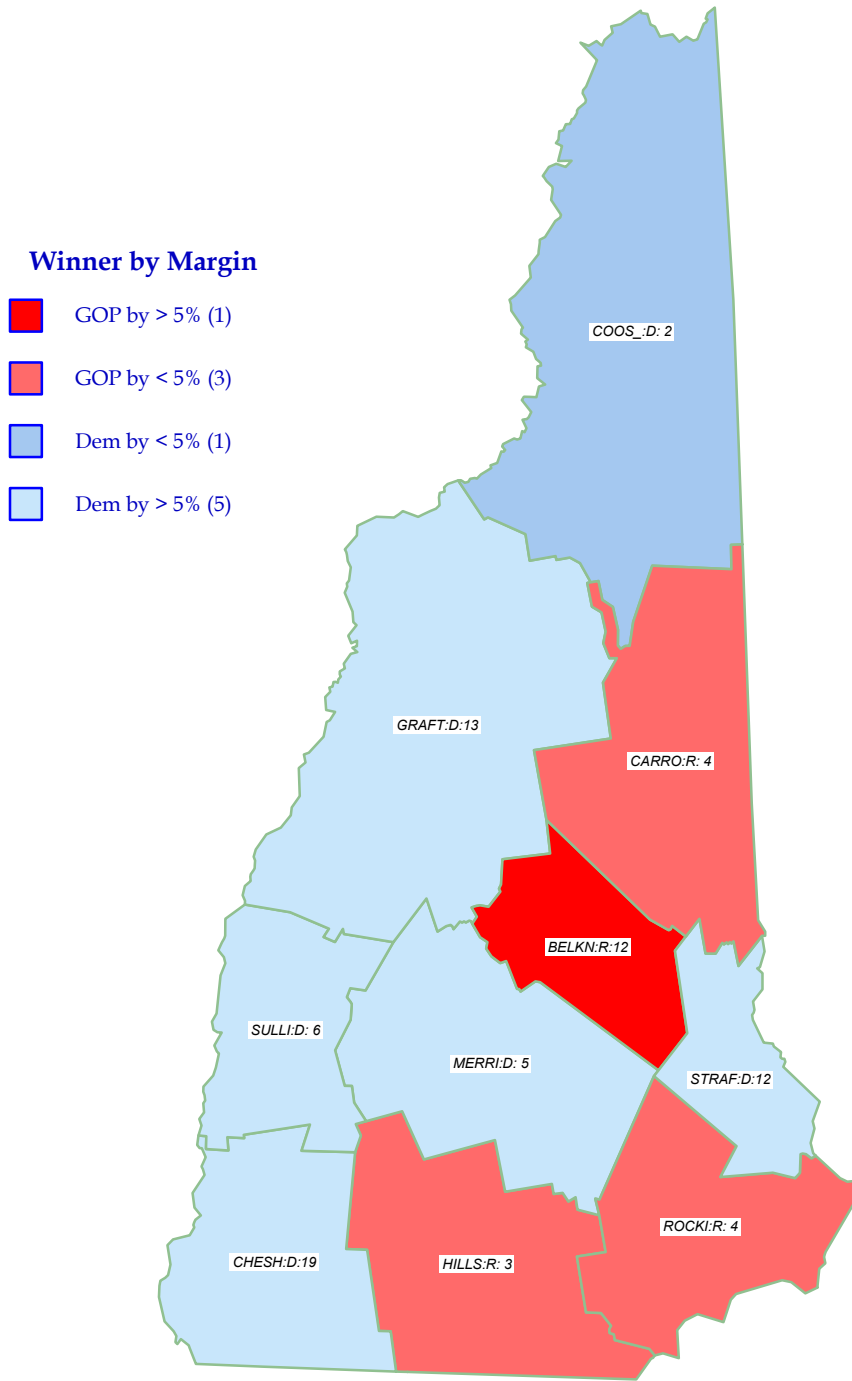

U.S. President 2004

KERRY (D) gains state over Bush (R)*

General Election; See Vote Listing for County Detail of Results

Label in each county is Polidata
CyAbb:winner/margin (%).