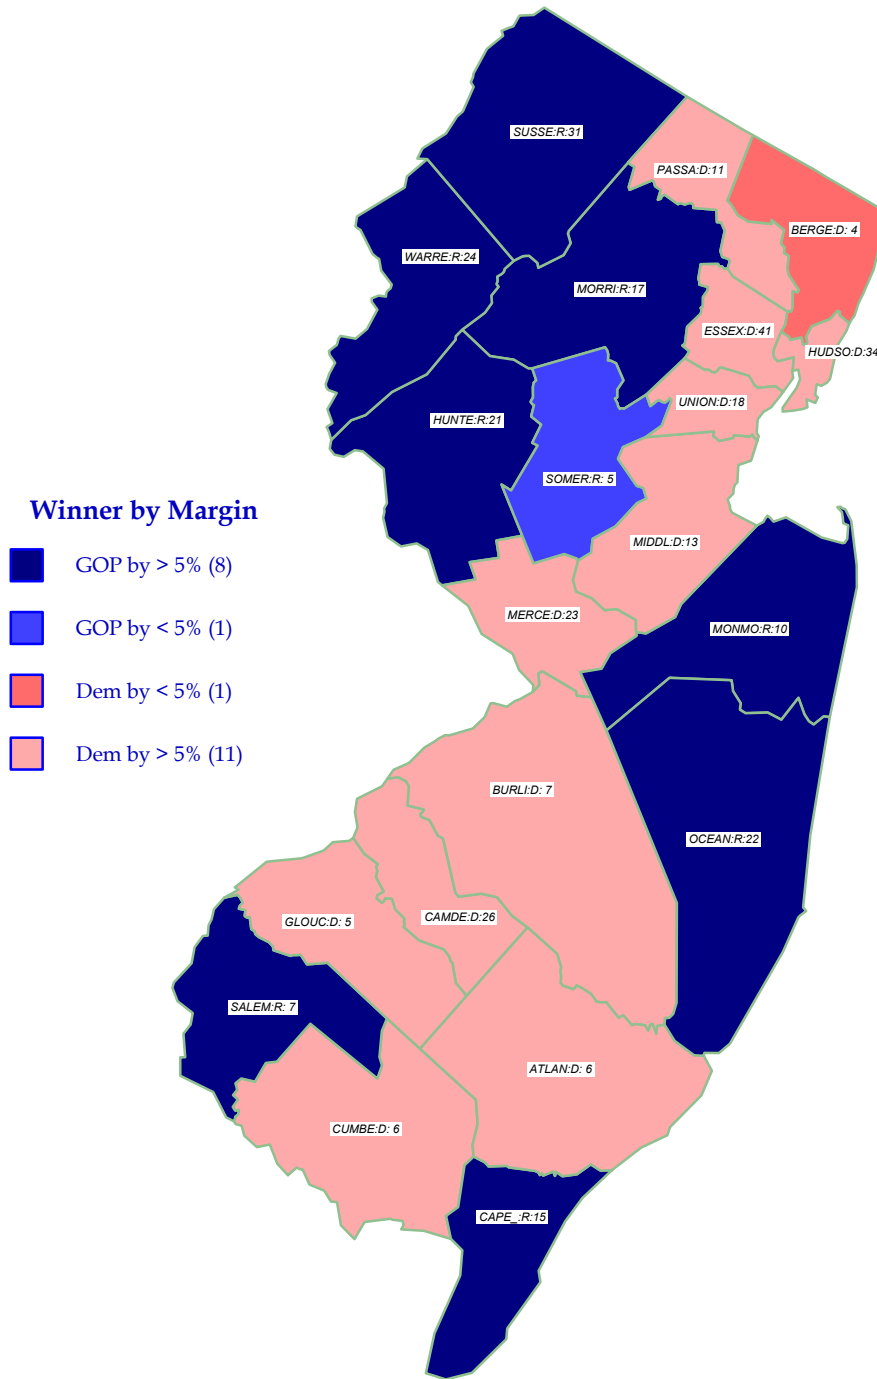

U.S. President 2004

KERRY+ (D) retains state over Bush (R)

General Election; See Vote Listing for County Detail of Results

Label in each county is Polidata
CyAbb:winner/margin (%).